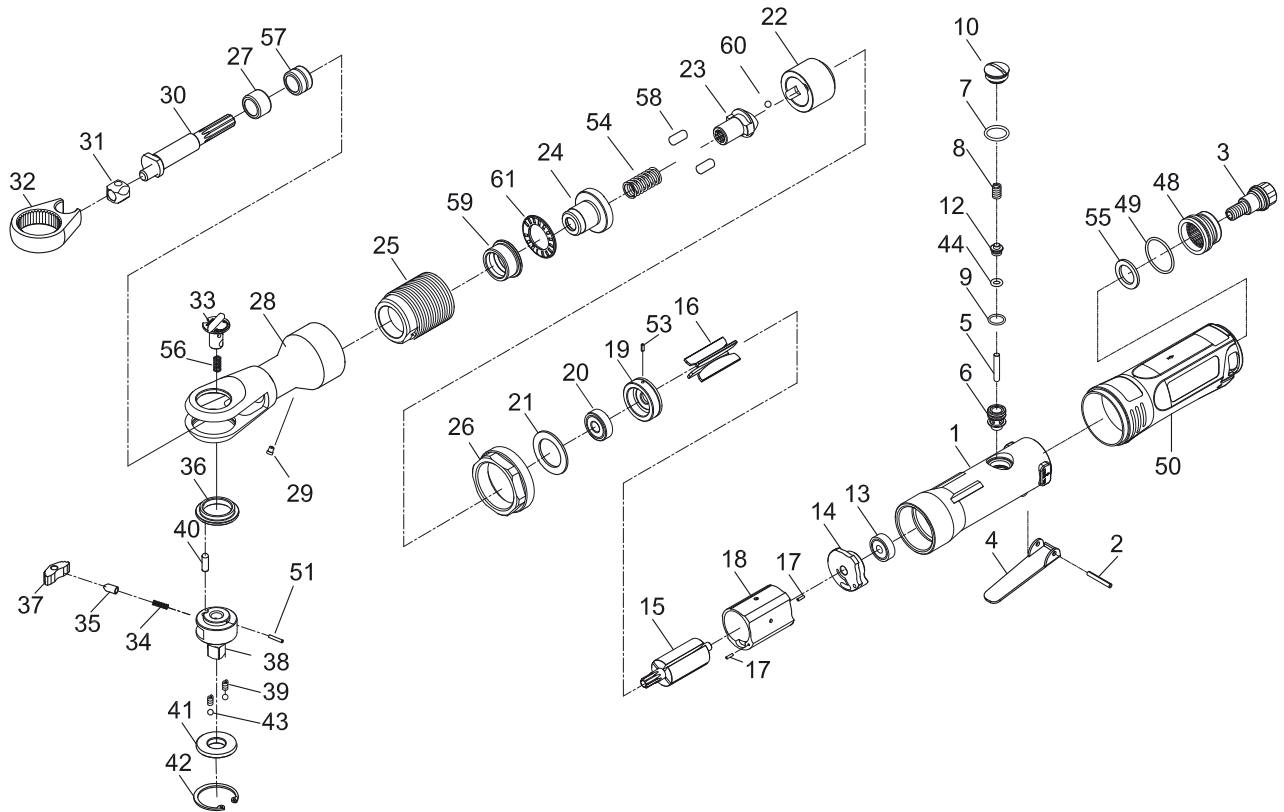

RRW-3404 1/2" REACTIONLESS RATCHET

Index No.	Parts No.	Description	Index No.	Parts No.	Description
1	33-312301	Housing	30	34-301730	Crank Shaft
2	50102	Spring Pin (Ø3×22L)	31	34-301931	Drive Bushing
3	33-312303	Air Inlet	32	33-301332	Yoke
4	33-301304	Throttle Lever	33	34-301733	Reverse Button
5	33-301305	Throttle Valve	34	34-301732	Spring
6	33-312306	Bushing	35	34-301731	Lock Pin
7	706109	O-Ring (14×1.8)	36	34-301741	Washer
8	33-301308	Spring	37	30137	Ratchet Pawl
9	OR01000105	O-Ring (10×1.5)	38	34-301738	Ratchet Anvil 1/2"
10	33-312310	Valve Plug	39	30139	Spring (2)
12	33-301307	Throttle Valve	40	30140	Pin (Ø4.5×12.7L)
13	052213	Ball Bearing (696ZZ)	41	34-301742	Thrust Washer
14	34-301714	Rear End Plate	42	30142	Retainer Ring (RTW-31.5)
15	34-301715	Rotor	43	30143	Steel Ball (2) (5/32")
16	30116	Rotor Blade(4)	44	30107	O-Ring (3.8X1.9)
17	30117	Spring Pin(2) (Ø1.5×6L)	48	33-302311	Deflector
18	34-301718	Cylinder	49	OR02607108	O-Ring (26.7×1.78)
19	34-301719	Front End Plate	50	33-312352	Grip
20	030120	Ball Bearing (608ZZ)	53	70117	Spring Pin (2×5L)
21	34-301721	Washer	54	34-301752	Spring
22	34-301740	Mechanism Housing	55	33-302312	Damping Material
23	34-301734	Mechanism Anvil	56	34-301753	Spring
24	34-301736	Mechanism Cover	57	34-301725	Bushing
25	34-301735	Coupling Sleeve	58	PN06001108	Pin (Ø6×11.8L)
26	34-301717	Coupling Nut	59	34-301724	Bushing
27	34-301727	Bushing	60	AS000143	Steel Ball (3/16")
28	34-301728	Ratchet Housing	61	0NTB1831	Thrust Bearing
29	41-401254	Oil Cap (1/8")			