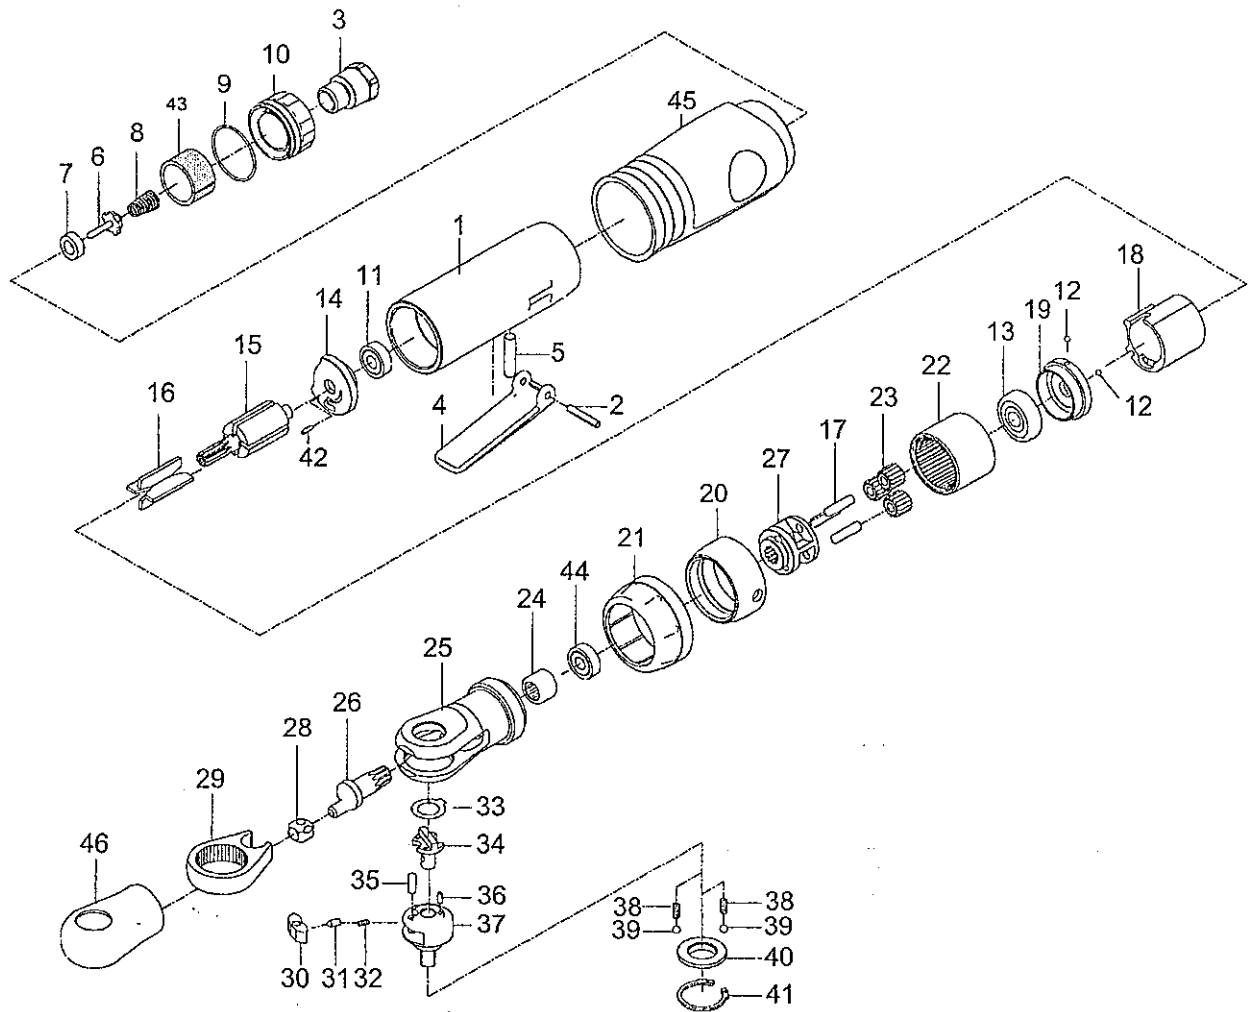

3/8" AIR RATCHET WRENCH

Index No.	Parts No.	Description	Index No.	Parts No.	Description
1	32-301201	Housing	24	0HK0910	Needle Bearing (HK0910)
2	50102-12	Spring Pin (3*20L)	25	32-301228	Ratchet Housing
3	32-301203	Connection	26	32-301230	Crank Shaft
4	32-301204	Throttle lever	27	32-301226	Idler Gear Plate
5	32-301205	Valve Pin	28	32-301231	Drive Bushing
6	32-301210	Valve	29	32-301232	Yoke
7	32-301207	Valve Seat	30	32-301237	Ratchet Pawl
8	32-301208	Spring	31	32-301235	Spring Cap
9	OR02500100	O-Ring (25*1)	32	32-301239	Spring
10	32-301211	Deflector	33	32-301242	Washer
11	052213	Ball Bearing (696ZZ)	34	32-301233	Reverse Button
12	52245	Steel Ball(2) (3/32")	35	PN03030808	Pin (3.3*8.8)
13	0627ZZ	Ball Bearing (627ZZ)	36	70117	Spring Pin (2*5L)
14	52214	Rear End Plate	37	33-301238	Ratchet Anvil 3/8"
15	32-301215	Rotor	38	32-301234	Spring (2)
16	32-301216	Vane(4)	39	40145	Steel Ball(2) (1/8")
17	610225	Idler Gear Pin (3) (4*15.8L)	40	33-301241	Thrust Washer
18	32-301218	Cylinder	41	IRTW22	Retainer Ring (IRTW-22)
19	32-301219	Front End Plate	42	30117	Spring Pin (1.5*5L)
20	32-301224	Nut	43	32-301244	Damping Material
21	32-301209	Cap	44	0689ZZ	Ball Bearing (689ZZ)
22	32-301222	Thread Ring Gear	45	32-301252	Rubber Grip
23	32-301223	Idler Gear (3)	46	32-301243	Rubber Hat