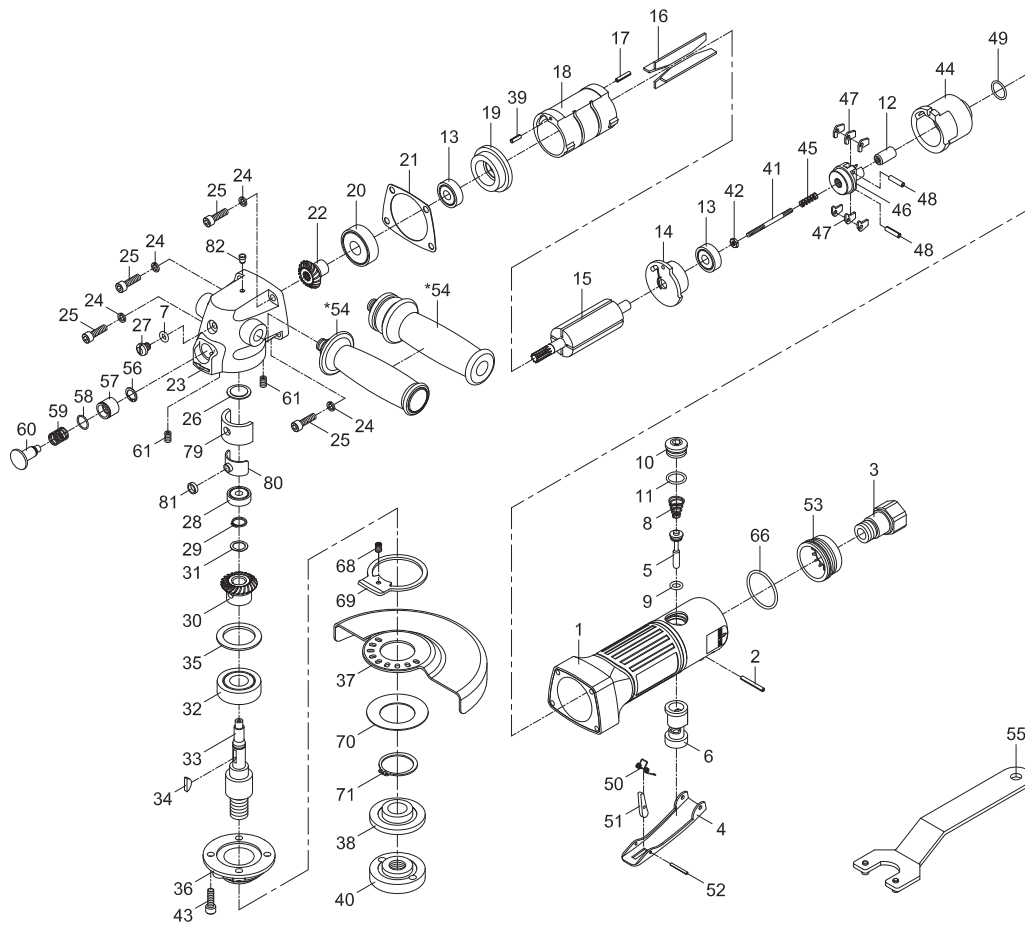

RRG-2155 ANGLE GRINDER 125 mm

Index No.	Parts No.	Description	Index No.	Parts No.	Description
1	5D-6191P01	Motor Housing	37	5D-6192S02	Disc Cover
2	30102	Spring Pin (3x24)	38	5D-619239	Flange (M14)
3	5D-6191P03	Air Inlet	39	61048	Spring Pin (2.5x8)
4	6K-301104	Throttle Lever	40	5D-619240	Flange Nut (M14x2)
5	5D-6191P05	Valve Stem	41	61941	Adjust Screw
6	5D-6191P06	Valve Bushing	42	61942	Adjust Nut
7	61907	O-Ring (4.9x2.2)	43	40343-12	Screw (4) (M5x16)
8	AS00408	Valve Spring	44	5D-619224	Inlet Guide
9	OR00605200	O-Ring (6.5x2)	45	61945	Spring
10	5D-6191P10	Valve Cap	46	61946	Governor
11	AS000109	O-Ring (12.7x1.7)	47	61947	Pendulum (6)
12	61912	Plunger	48	40317-13	Spring Pin (2) (3x12)
13	030120	Ball Bearing (2) (608zz)	49	82247	O-Ring (13.5x1.5)
14	5D-619214	Rear Plate	50	522212	Spring
15	61915	Rotor	51	522239	Safety Bar
16	61916	Rotor Blade (4)	52	51542	Spring Pin (2x18)
17	206106	Spring Pin (2.5x12)	53	5D-6191P07	Exhaust Diffuser
18	5D-619218	Cylinder	*54	5D-619256	Dead Handle
19	5D-619219	Front End Plate		5G-619753	Vibration Reduced Handle
20	080227	Ball Bearing (6201z)	55	619554	Pin Wrench
21	5D-619008	Gasket	56	ISTW-7	Retaining Ring (ISTW-7)
22	61922	Bevel Gear	57	5D-619227	Bushing
23	5D-619228	Gear Housing	58	52236	O-Ring (10.5x1)
24	40344	Spring Washer (4) (M5)	59	5D-619208	Spring
25	62025	Screw (4) (M5x18)	60	5D-619229	Spindle Stop Button
26	61926	Spacer	61	82246-12	Set Screw (2) (M5x8)
27	5D-619261	Screw (M6x10)	66	206011	O-Ring (29.5x2)
28	030113	Ball Bearing (626zz)	68	5D-6192S08	Spring
29	60319	Retaining Ring (STW-10)	69	5D-6192S09-28	Lock Ring
30	5D-6192S30	Bevel Gear	70	5D-6192S10	Disk Spring
31	61931	Wave Washer (WW-10)	71	STW27	Retaining Ring (STW-27)
32	061932	Ball Bearing (6202zz)	79	5D-619250	Felt Oiler
33	5D-6192S26	Spindle (M14x2)	80	5D-619251	Steady
34	61934	Key (3x13)	81	5D-619258	Washer
35	5D-6192S11	Spacer	82	41-401254	Oil Cap (1/8")
36	5D-6192S07-0021	Bearing Cap			

* Optional Parts

5D-6191P-00S2