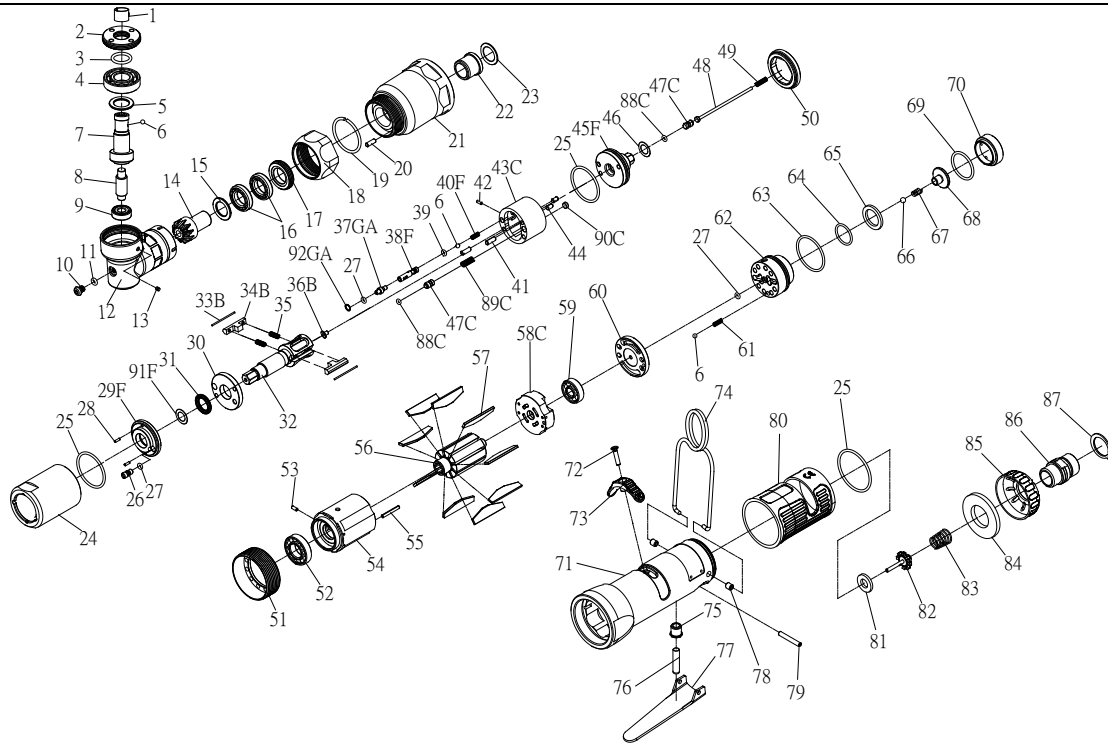

# RRI-60RTA IMPULSE WRENCH

Edition:07A

Index No.	Part No.	Description	Q'ty	Index No.	Part No.	Description	Q'ty
1	747-002	Spring Holder	1	51	140S-306	Lock Nut	1
2	I50R-706	Lock Nut	1	52	00-2348	Ball Bearing	1
3	00-41134	O-Ring	1	53	00-3324	Spring Pin	1
4	00-2358	Ball Bearing	1	54	I60S-302	Cylinder	1
5	I50R-711	Washer	1	55	00-3326	Spring Pin	1
6	00-3813	Steel Ball	3	56	I60S-303	Rotor	1
7	I50RD-705	Shaft Gear	1	57	I60S-304	Rotor Blade	9
8	I50R-707	Shaft	1	58C	I60R-305	Rear Plate	1
9	00-2357	Ball Bearing	1	59	00-2356	Ball Bearing	1
10	I90-410	Plug	1	60	I40S-310	Air inlet Plate	1
11	00-4153	O-Ring	1	61	305F-034	Spring	1
12	I50R-701	Angle Housing	1	62	IS40S-502	F/R Valve	1
13	00-0605	Set Screw	1	63	00-41146	O-Ring	1
14	I50R-704	Main Shaft Gear	1	64	00-4121	O-Ring	1
15	I50R-712	Washer	1	65	IS40S-312	Valve Washer	1
16	00-2352	Ball Bearing	2	66	00-3824	Steel Ball	1
17	I50R-709	Lock Nut	1	67	IS40S-313	Spring	1
18	I50R-702	Lock Nut	1	68	IS40S-311	Valve	1
19	I50R-708	Anvil Collar	1	69	00-41125	O-Ring	1
20	00-3430	Pin	1	70	I40S-309	Seat	1
21	I60R-201	Front Housing	1	71	I60S-101B	Motor Housing	1
22	I40S-202	Bushing	1	72	00-0507	Screw	1
23	I40S-424	Washer	1	73	I40S-503	Regulator Knob	1
24	I60S-401	Pulse Cylinder Housing	1	74	I40S-102	Hanger	1
25	00-41127	O-Ring	3	75	I40S-509	Bushing	1
26	I70-410	Oil Plug	1	76	IS40S-510	Pin	1
27	00-41113	O-Ring	3	77	I40S-504	Trigger	1
28	00-3318	Spring Pin	2	78	I40S-108	Bushing	2
29F	I40S-403-B	Front Plate Cover	1	79	00-3306	Spring Pin	1
30	I40S-408	Front Plate	1	80	I40S-103	Housing Rubber	1
31	00-2602	X-Ring	1	81	I40S-508	Bushing	1
32	I60R-405	Main Shaft	1	82	305C-021	Valve Stem	1
33B	I60S-452	Roller	2	83	I40S-507	Spring	1
34B	I60S-406-B	Drive Blade	2	84	I40S-601	Muffler	1
35	I40S-407	Spring	2	85	I40S-603	Exhaust Deflector	1
36B	IS40-450	Block Valve	1		I40S-604A	Air Inlet 1/4"PF-19	
37GA	I80-411	Adjust Screw	1	86	I40S-604B	Air Inlet 1/4"PT-19	1
38F	IS60S-412-C	Valve	1		I40S-604C	Air Inlet 1/4"NPT-18	
39	00-41130	O-Ring	1	87	00-3509	Snap Ring	1
40F	IS60RD-425-C	Spring	1	88C	00-41173	O-Ring	2
41	00-3435	Pin	2	89C	I60S-453	Spring	1
42	00-3436	Pin	1	90C	I40S-454	Block Cap	1
43C	I60S-404-B	Pulse Cylinder	1	91F	I40-409	Back Up Ring	1
44	00-3407	Pin	2	92GA	I80-422	Back Up Ring	1
45F	IS40S-415-C	Rear Plate	1	※	IS60RDRK	Repair kit :Index No- 25(2);27(2);31;35(2);88C(2);91F	
46	I40S-423	Washer	1	※	IS60RDSK	Service kit :Index No- 7; 14; 30; 32; 33B(2); 34B(2);45F; 57(9); 67; 81; 82; 83	
47C	IS40S-421	Pressure Valve	2				
48	IS60S-314	Shut Off Stem	1				
49	IS40S-317	Spring	1				
50	I40S-402	Lock Nut	1	※	I40-451	Impulse Oil	