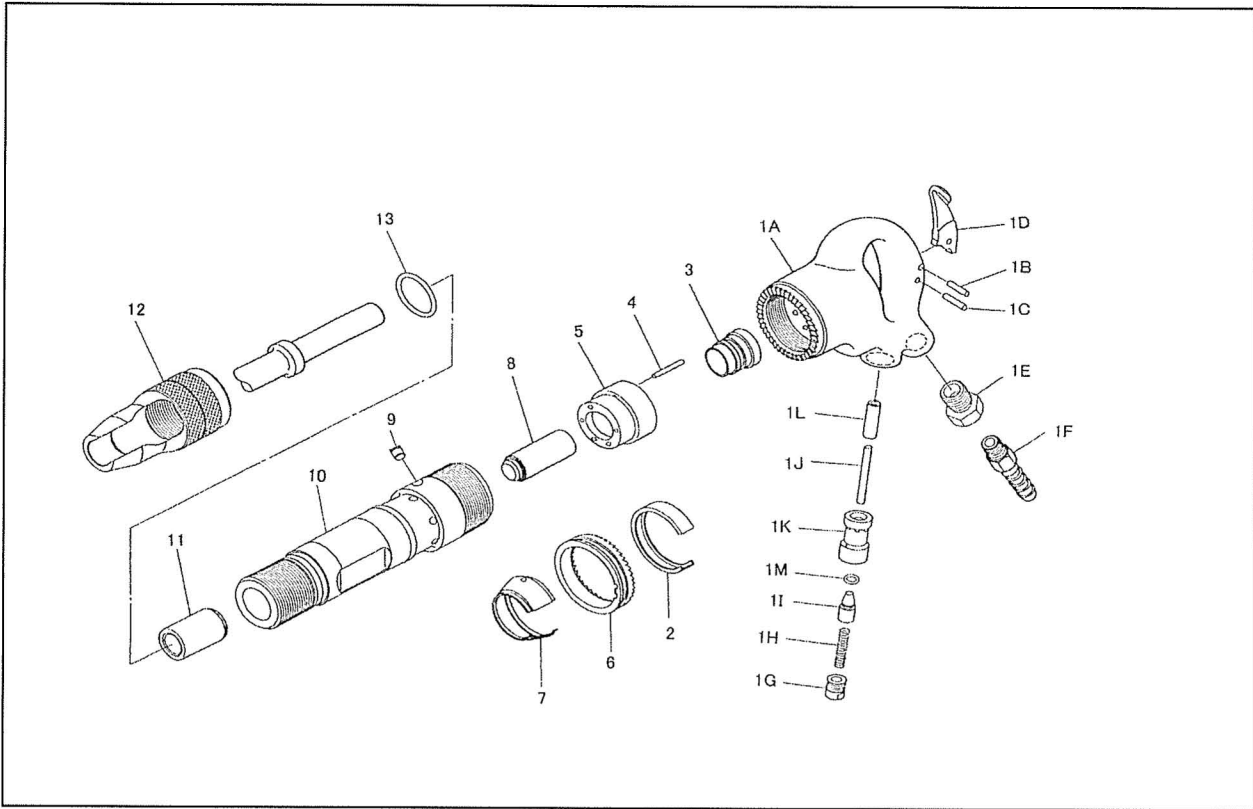

Exploded view / Partslist

AA-1.3BR(H) 17,5

Partslist

Ref. No.	Name of Parts	Parts No.	Ref. No.	Name of Parts	Parts No.
1	HANDLE CP	60101	2	CLUTCH BAND	60102
1A	HANDLE	-	3	VALVE	60103
1B	SPRING PIN 5X18	60313	4	VALVE KNOCK	60304
1C	SPRING PIN 5X18	60313	5	VALVE BOX	60105
1D	LEVER	60315	6	CLUTCH	60106
1E	SCREW BUSH PT	60316	7	EXHAUST BAND	60107
1F	HOSE STEM 3/8X1/2	60317	8	PISTON	60108
1G	THROTTLE VALVE CAP	60318	9	CLUTCH KEY	60309
1H	THROTTLE VALVE SPRING	60319	10	CYLINDER	60210
1I	THROTTLE VALVE	60320	11	SHANK BUSH HEX 17.5	60311.17.5
1J	PUSH ROD	60121	12	OPEN RETAINER	60212
1K	THROTTLE VALVE BUSHING	60322	13	O-RING P-40	60213
1L	PUSH ROD SLEEVE	60323			
1M	O-RING P-7	9010-1005-00-00			