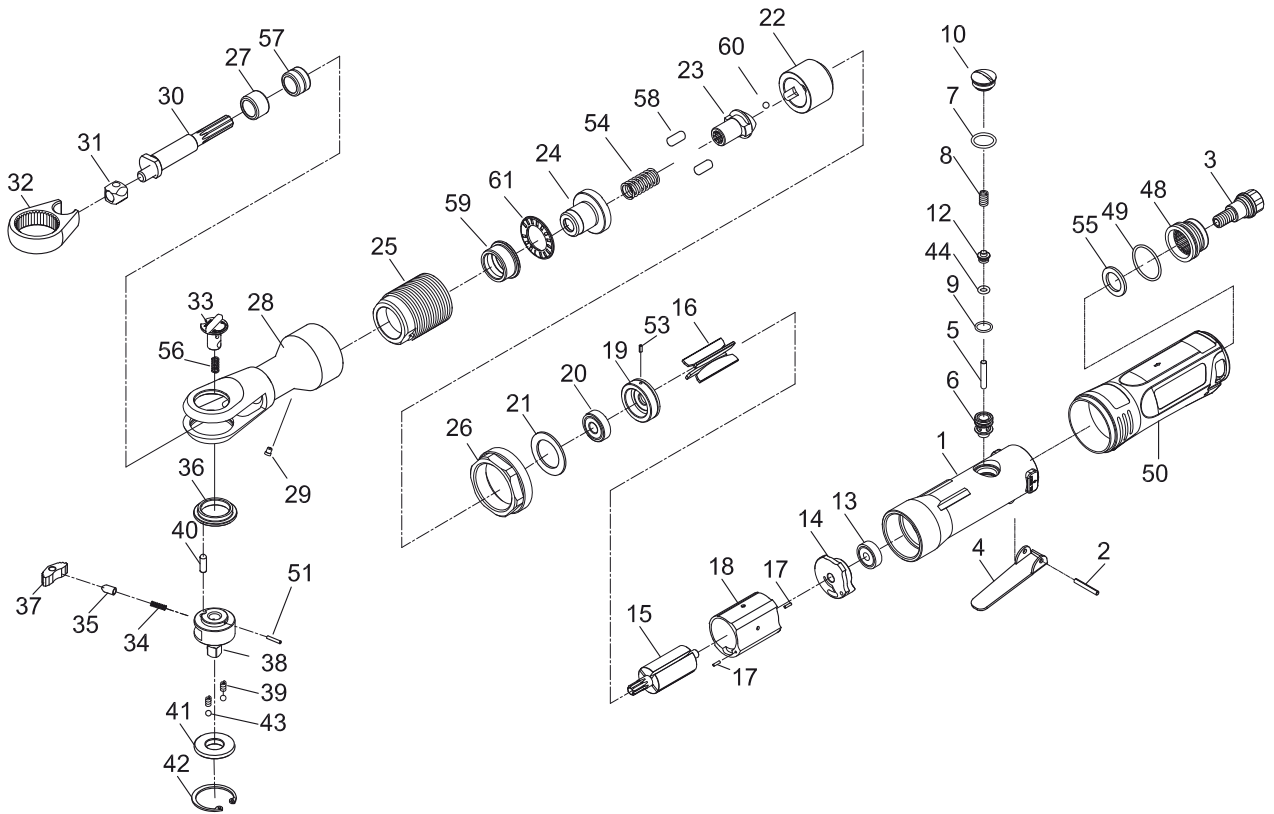

RRW-3403 3/8" REACTIONLESS RATCHET

Index No.	Parts No.	Description	Index No.	Parts No.	Description
1	33-312301	Housing	30	34-301730	Crank Shaft
2	50102	Spring Pin (Ø3×22L)	31	34-301931	Drive Bushing
3	33-312303	Air Inlet	32	33-301332	Yoke
4	33-301304	Throttle Lever	33	34-301733	Reverse Button
5	33-301305	Throttle Valve	34	34-301732	Spring
6	33-312306	Bushing	35	34-301731	Lock Pin
7	706109	O-Ring (14×1.8)	36	34-301741	Washer
8	33-301308	Spring	37	30137	Ratchet Pawl
9	OR01000105	O-Ring (10×1.5)	38	33-301738	Ratchet Anvil 3/8"
10	33-312310	Valve Plug	39	30139	Spring (2)
11	33-301307	Throttle Valve	40	30140	Pin (Ø4.5×12.7L)
12	052213	Ball Bearing (696ZZ)	41	34-301742	Thrust Washer
13	34-301714	Rear End Plate	42	30142	Retainer Ring (RTW-31.5)
14	34-301715	Rotor	43	30143	Steel Ball (2) (5/32")
15	30116	Rotor Blade(4)	44	30107	O-Ring (3.8X1.9)
16	30117	Spring Pin(2) (Ø1.5×6L)	48	33-302311	Deflector
17	34-301718	Cylinder	49	OR02607108	O-Ring (26.7×1.78)
18	34-301719	Front End Plate	50	33-312352	Grip
19	030120	Ball Bearing (608ZZ)	53	70117	Spring Pin (2×5L)
20	34-301721	Washer	54	34-301752	Spring
21	34-301740	Mechanism Housing	55	33-302312	Damping Material
22	34-301734	Mechanism Anvil	56	34-301753	Spring
23	34-301736	Mechanism Cover	57	34-301725	Bushing
24	34-301735	Coupling Sleeve	58	PN06001108	Pin (Ø6×11.8L)
25	34-301717	Coupling Nut	59	34-301724	Bushing
26	34-301727	Bushing	60	AS000143	Steel Ball (3/16")
27	34-301728	Ratchet Housing	61	ONTB1831	Thrust Bearing
28	41-401254	Oil Cap (1/8")			