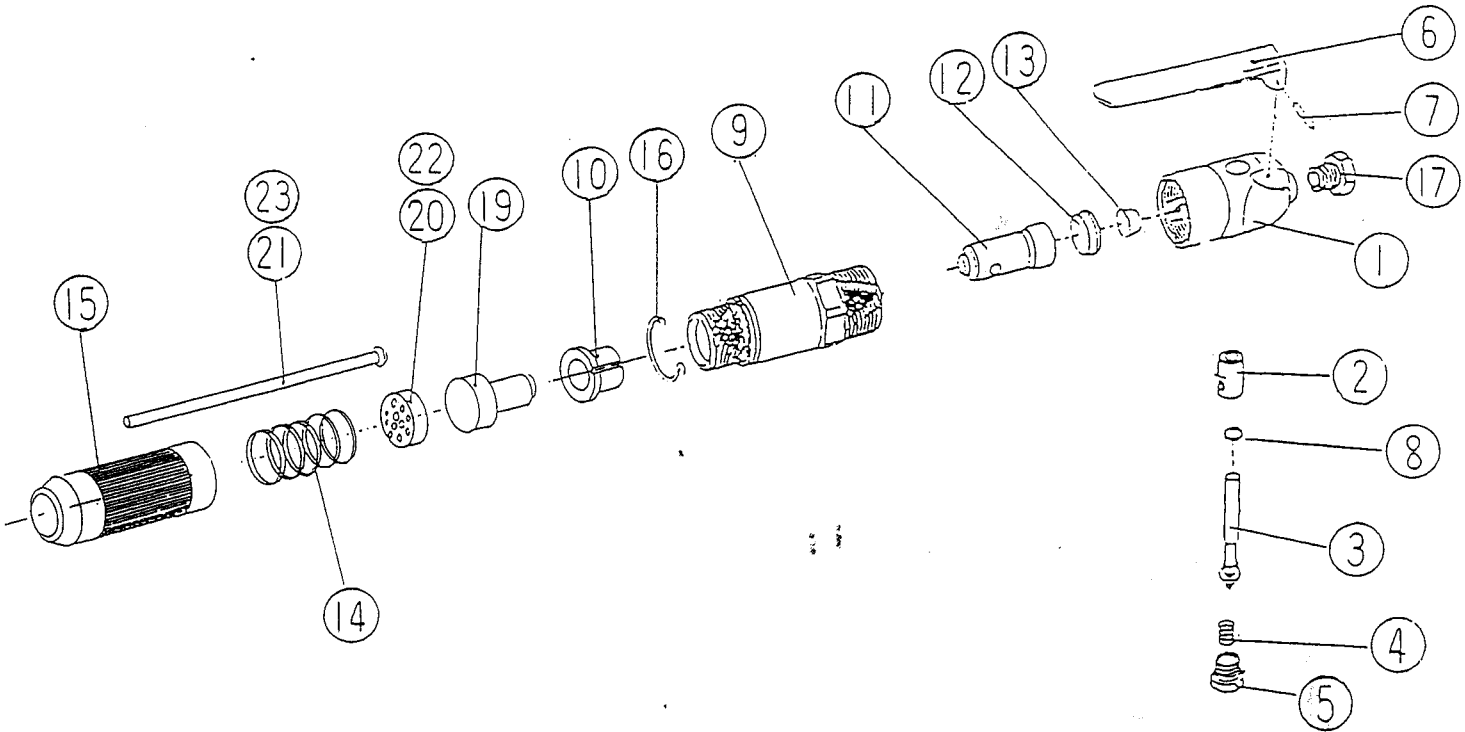

MODEL N-200

TOKU PNEUMATIC PRODUCTS

Parts List for N-200

SYM. NO.	CODE NO	Q'TY.	DESCRIPTION	SYM. NO.	CODE NO	Q'TY.	DESCRIPTION
001	Y30822010	1	CYLINDER CAP	012	Y30822120	1	CYLINDER COVER
001A	Y3082201A		CYLINDER CAP CP	013	Y30822130	1	BUFFER
002	Y30822020	1	THROTTLE BUSH	014	Y30612140	1	NEEDLE HOLDER SPRING
003	Y30822030	1	THROTTLE VALVE	015	Y30612150	1	NEEDLE TUBE 120L
004	Y30822040	1	SPRING 8X16	016	Y30822160	1	LOCK RING
005	Y30822050	1	THROTTLE CAP	017	Y30822170	1	AIR INLET
006	Y30822060	1	THROTTLE LEVER	019	Y30612190	1	NEEDLE DRIVER
007	Y30822070	1	SPRING PIN 3X22	020	Y30612200	1	NEEDLE HOLDER 3MM
008	Y30812030	1	O-RING	021	Y30612210	12	NEEDLE 3MMX125L
009	Y30612090	1	CYLINDER BODY	022	Y30612220	(1)	NEEDLE HOLDER 2MM
010	Y30822100	1	CHISEL BUSH	023	Y3061004B	(21)	NEEDLE 2MMX180L
011	Y30822110	1	PISTON				