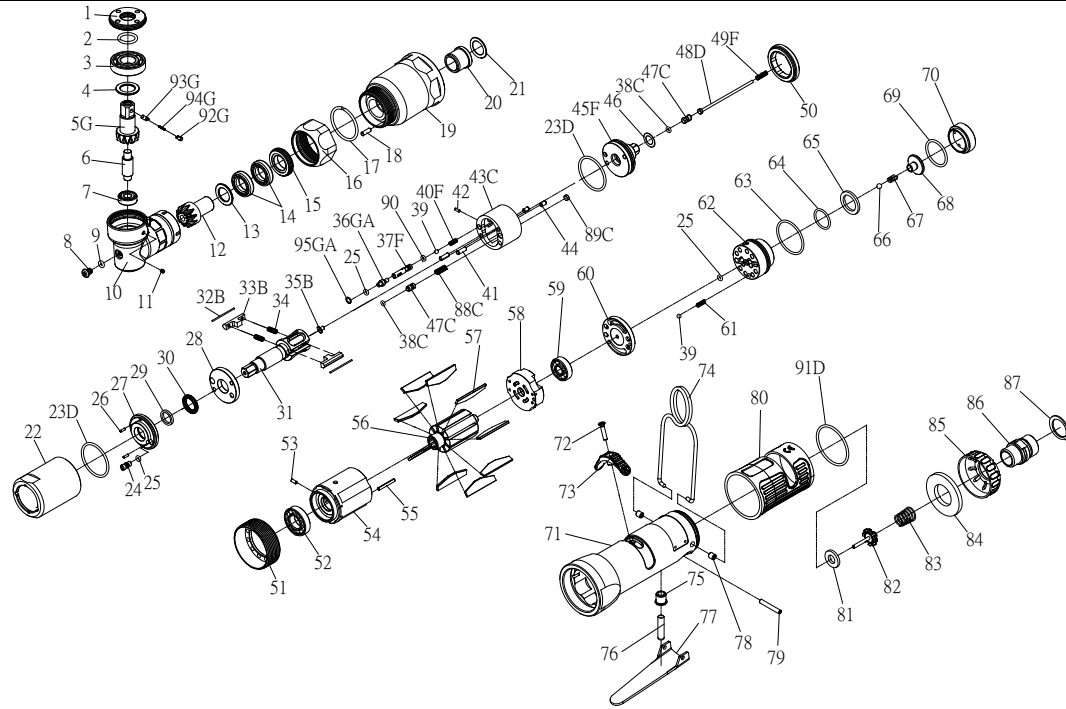

# RRI-70RT IMPULSE WRENCH

Edition:07A

Index No.	Part No.	Description	Q'ty	Index No.	Part No.	Description	Q'ty
1	I50R-706	Lock Nut	1	53	00-3324	Spring Pin	1
2	00-41134	O-Ring	1	54	I70S-302	Cylinder	1
3	00-2358	Ball Bearing	1	55	00-3326	Spring Pin	1
4	I50R-711	Washer	1	56	I70S-303	Rotor	1
5G	I50R-705-B	Shaft Gear	1	57	I70S-304	Rotor Blade	9
6	I50R-707	Shaft	1	58	I50S-305	Rear Plate	1
7	00-2357	Ball Bearing	1	59	00-2356	Ball Bearing	1
8	I90-410	Plug	1	60	I40S-310	Air inlet Plate	1
9	00-4153	O-Ring	1	61	305F-034	Spring	1
10	I50R-701	Angle Housing	1	62	IS40S-502	F/R Valve	1
11	00-0605	Set Screw	1	63	00-41146	O-Ring	1
12	I50R-704	Main Shaft Gear	1	64	00-4121	O-Ring	1
13	I50R-712	Washer	1	65	IS40S-312	Valve Washer	1
14	00-2352	Ball Bearing	2	66	00-3824	Steel Ball	1
15	I50R-709	Lock Nut	1	67	IS40S-313	Spring	1
16	I50R-702	Lock Nut	1	68	IS40S-311	Valve	1
17	I50R-708	Anvil Collar	1	69	00-41125	O-Ring	1
18	00-3430	Pin	1	70	I40S-309	Seat	1
19	I70R-201	Front Housing	1	71	I70S-101B	Motor Housing	1
20	I40S-202	Bushing	1	72	00-0507	Screw	1
21	I40S-424	Washer	1	73	I40S-503	Regulator Knob	1
22	I70-401	Pulse Cylinder Housing	1	74	I40S-102	Hanger	1
23D	00-41160	O-Ring	2	75	I40S-509	Bushing	1
24	I70-410	Oil Plug	1	76	IS40S-510	Pin	1
25	00-41113	O-Ring	3	77	I40S-504	Trigger	1
26	00-3318	Spring Pin	2	78	I40S-108	Bushing	2
27	I70-403	Front Plate Cover	1	79	00-3306	Spring Pin	1
28	I70-408	Front Plate	1	80	I40S-103	Housing Rubber	1
29	I70-409	Back Up Ring	1	81	I40S-508	Bushing	1
30	00-2602	X-Ring	1	82	305C-021	Valve Stem	1
31	I70R-405	Main Shaft	1	83	I40S-507	Spring	1
32B	I70-452	Roller	2	84	I40S-601	Muffler	1
33B	I70-406-B	Drive Blade	2	85	I40S-603	Exhaust Deflector	1
34	I70-407	Spring	2		I40S-604A	Air Inlet 1/4"PF-19	
35B	IS40-450	Block Valve	1	86	I40S-604B	Air Inlet 1/4"PT-19	1
36GA	I80-411	Adjust Screw	1		I40S-604C	Air Inlet 1/4"NPT-18	
37F	IS70-412-C	Valve	1	87	00-3509	Snap Ring	1
38C	00-41173	O-Ring	2	88C	I70S-453	Spring	1
39	00-3813	Steel Ball	2	89C	I40S-454	Block Cap	1
40F	IS70R-425-C	Spring	1	90	00-41130	O-Ring	1
41	00-3435	Pin	2	91D	00-41127	O-Ring	1
42	00-3436	Pin	1	92G	I40S-462	Upper Pin	1
43C	I70-404-B	Pulse Cylinder	1	93G	I40S-463	Lower Pin	1
44	00-3407	Pin	2	94G	I40S-464	Spring	1
45F	IS70-415-C	Rear Plate	1	95GA	I80-422	Back Up Ring	1
46	I40S-423	Washer	1	※	IS70RRK	Repair kit :Index No- 23D(2);25(2);29;30;34(2);38C(2)	
47C	IS40S-421	Pressure Valve	2	※	IS70RSK	Service kit :Index No- 5G;12;28;31;32B(2);33B(2);45F; 57(9);67;81;82;83	
48D	IS130-314	Shut Off Stem	1	※			
49F	IS150-317	Spring	1	※	I40-451	Impulse Oil	
50	I70-402	Lock Nut	1				
51	I70S-306	Lock Nut	1				
52	00-2348	Ball Bearing	1				