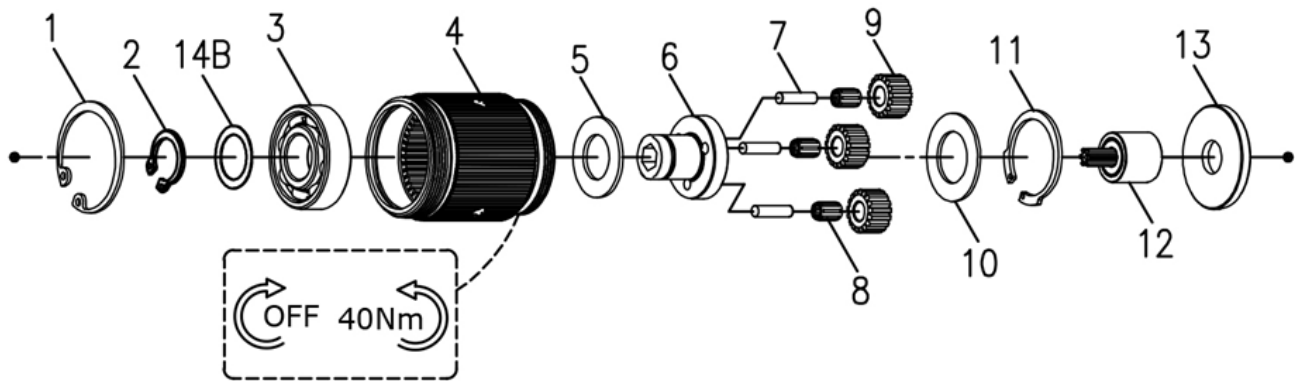

RRI-SA21904 SHUT-OFF SCREWDRIVER

Gear Box Units

Index No.	Part No.	Description	Q'ty
	220-BD20SL-4040-2000	Gear Box Units	1
1	00-3113	Snap Ring (R28)	1
2	00-3507	Snap Ring (S12)	1
14B	BD15S-441	Washer	1
3	00-2305A	Ball Bearing (6001)	1
4	BS30R-160-440	Internal Gear	1
5	C20S-441	Washer	1
6	BS20R-300-442	Front Gear Cage	1

Index No.	Part No.	Description	Q'ty
7	00-3408	Pin (Ø3x12L)	4
8	00-2422	Needle Bearing (K3x5x7-TV)	4
9	BS20R-300-443B	Plant Gear	4
10	BS20SL-444	Washer	1
11	00-6103	C type Retainer Ring (IR-24)	1
12	BS20SL-452C	Rear Gear Cage Assy.	1
13	C30S-448	Rear Cover	1