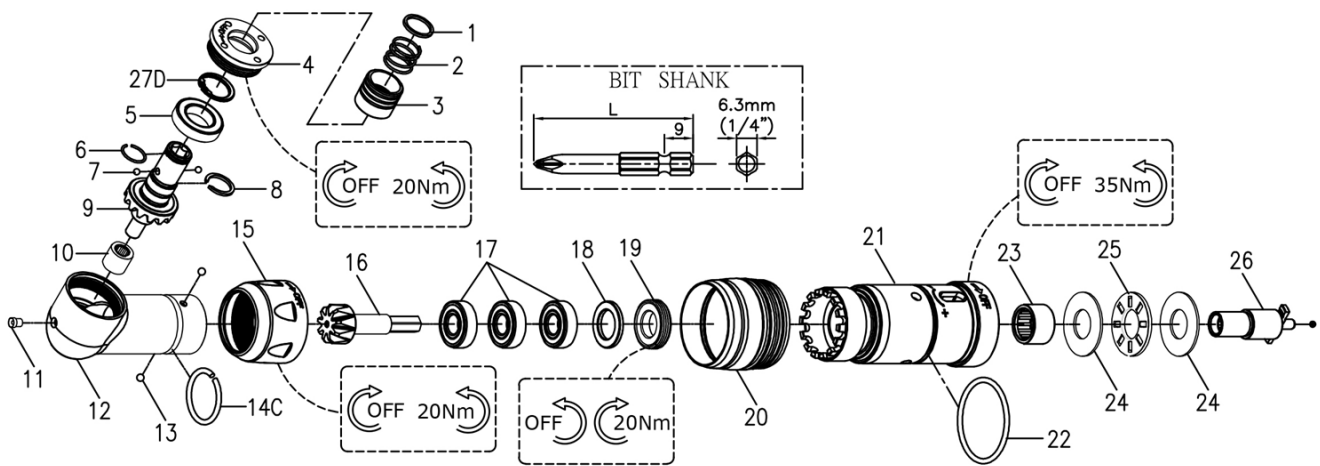

RRI-SA21904 SHUT-OFF SCREWDRIVER

Angle Housing Units & Clutch Housing

Index No.	Part No.	Description	Q'ty
	220-BD20RQ-7001-1000	Angle H. Units (Index No.1-19)	1
1	B20S-415	Spring Washer	1
2	B20S-418	Spring	1
3	B20S-417	Quick Change Holder	1
4	BS30R-160-706	Lock Nut	1
27D	000-3012I	Inv. Ret. Ring (ISTW-12)	1
5	00-2352	Ball Bearing (6801ZZ)	1
6	B20S-428B	Anvil Collar B	1
7	00-3835	Steel Ball (Ø2.5)	2
8	B20S-428A	Anvil Collar A (1/8")	1
9	B30RQ-730B	Bevel Gear Assy. (1/4" Hex)	1
10	00-2418	Needle Bearing (BK0609)	1
11	00-4603	Grease Fitting (1/8")	1
12	BS30R-160-701	Angle Housing	1

Index No.	Part No.	Description	Q'ty
13	00-3826	Steel Ball (Ø3)	2
14C	CS20R-708B	Collar	1
15	BD20R-702	Lock Nut	1
16	BS30RW-160-704B	Main Bevel Gear	1
17	00-2372	Ball Bearing (698Z)	3
18	BS20R-300-487B	Washer	1
19	CS30R-709	Lock Nut	1
20	B20S-207	Adjusting Cover	1
21	BS20R-300-201#L1	Clutch Housing	1
22	00-4151	O-Ring (Ø25.63xØ1.6)	1
23	00-2415	Needle Bearing (HK1210)	1
24	00-1516	Washer (Ø12xØ26x1t)	2
25	00-2805	Roller Bearing (NTB1226)	1
26	B20R-405	Anvil	1

Clutch Units

Index No.	Part No.	Description	Q'ty
	220-BD15S-4016-1000	Clutch Units	1
1	00-3835	Steel Ball (Ø2.5)	17
2	B20S-425	Clutch Ring	1
3	B20S-426	Ejector Pin	3
4	BD15S-416	Transmission Shaft	1
5	B20S-424	Ejector Ring	1
6	00-1516	Washer (Ø12xØ26x1t)	1
7	B20S-410	Washer	1
8	00-3471	Pin (Ø2.5x4L)	8
9	B20S-433	Spring Seat	1

Index No.	Part No.	Description	Q'ty
7	00-3408	Pin (Ø3x12L)	4
8	00-2422	Needle Bearing (K3x5x7-TV)	4
9	BS20R-300-443B	Plant Gear	4
10	BS20SL-444	Washer	1
11	00-6103	C type Retainer Ring (IR-24)	1
12	BS20SL-452C	Rear Gear Cage Assy.	1
13	C30S-448	Rear Cover	1