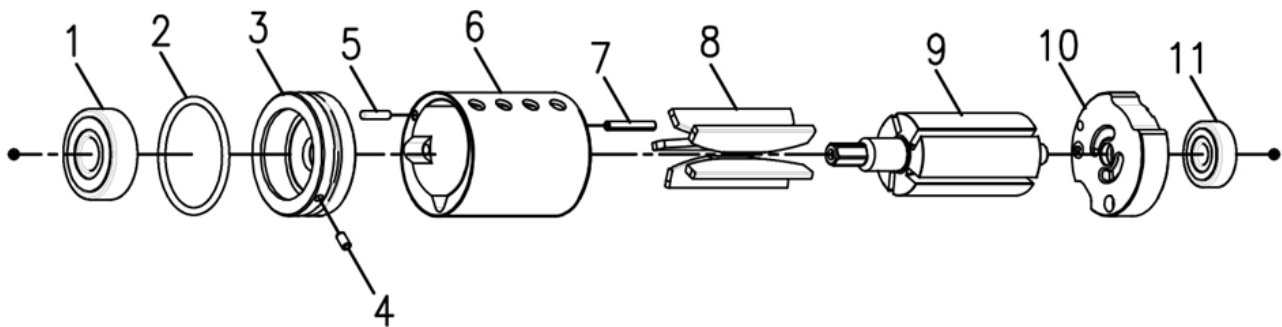

Index No.	Part No.	Description	Q'ty
13	00-3826	Steel Ball (Ø3)	2
14C	CS20R-708B	Collar	1
15	BD20R-702	Lock Nut	1
16	BS30RW-160-704B	Main Bevel Gear	1
17	00-2372	Ball Bearing (698Z)	3
18	BS20R-300-487B	Washer	1
19	CS30R-709	Lock Nut	1
20	B20S-207	Adjusting Cover	1
21	BS20R-300-201#L1	Clutch Housing	1
22	00-4151	O-Ring (Ø25.63xØ1.6)	1
23	00-2415	Needle Bearing (HK1210)	1
24	00-1516	Washer (Ø12xØ26x1t)	2
25	00-2805	Roller Bearing (NTB1226)	1
26	B20R-405	Anvil	1

Clutch Units

Index No.	Part No.	Description	Q'ty
	220-BD15S-4016-1000	Clutch Units	1
1	00-3835	Steel Ball (Ø2.5)	17
2	B20S-425	Clutch Ring	1
3	B20S-426	Ejector Pin	3
4	BD15S-416	Transmission Shaft	1
5	B20S-424	Ejector Ring	1
6	00-1516	Washer (Ø12xØ26x1t)	1
7	B20S-410	Washer	1
8	00-3471	Pin (Ø2.5x4L)	8
9	B20S-433	Spring Seat	1

Index No.	Part No.	Description	Q'ty
10	BD15S-524	Spring	1
11	BD15S-527	Piston	1
12	BD15S-490	Washer	1
13	B20S-449	Control Ring	1
14	B30S-427	Spring	1
15	B20S-428C	Anvil Collar	1
16	B20S-429	Spring (Ø3)	1
17	B20S-431	Adjusting Lock Ring	1
18	B30S-430	Adjusting Nut	1

Index No.	Part No.	Description	Q'ty
7	00-3408	Pin (Ø3x12L)	4
8	00-2422	Needle Bearing (K3x5x7-TV)	4
9	BS20R-300-443B	Plant Gear	4
10	BS20SL-444	Washer	1
11	00-6103	C type Retainer Ring (IR-24)	1
12	BS20SL-452C	Rear Gear Cage Assy.	1
13	C30S-448	Rear Cover	1