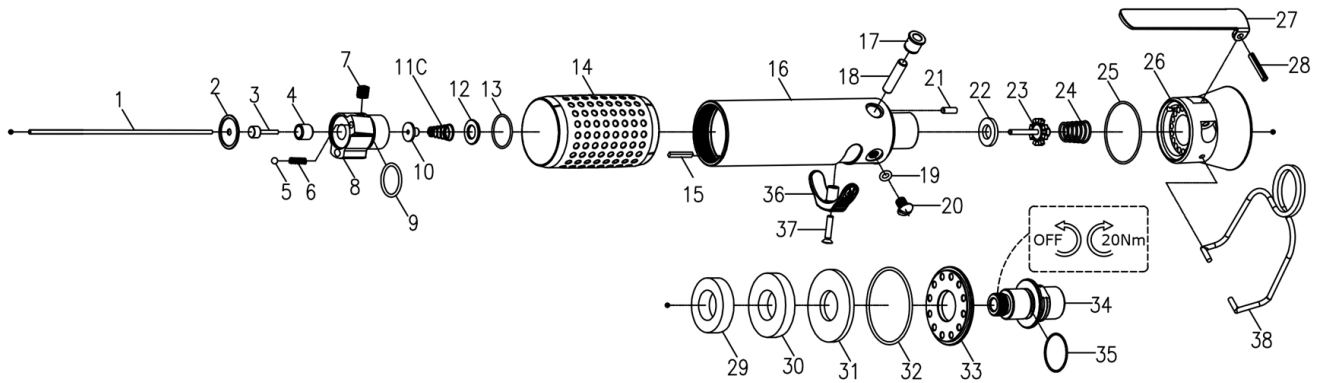

Clutch Units

Index No.	Part No.	Description	Q'ty
	220-BD15S-4016-1000	Clutch Units	1
1	00-3835	Steel Ball (Ø2.5)	17
2	B20S-425	Clutch Ring	1
3	B20S-426	Ejector Pin	3
4	BD15S-416	Transmission Shaft	1
5	B20S-424	Ejector Ring	1
6	00-1516	Washer (Ø12xØ26x1t)	1
7	B20S-410	Washer	1
8	00-3471	Pin (Ø2.5x4L)	8
9	B20S-433	Spring Seat	1

Index No.	Part No.	Description	Q'ty
7	00-3408	Pin (Ø3x12L)	4
8	00-2422	Needle Bearing (K3x5x7-TV)	4
9	BS20R-300-443B	Plant Gear	4
10	BS20SL-444	Washer	1
11	00-6103	C type Retainer Ring (IR-24)	1
12	BS20SL-452C	Rear Gear Cage Assy.	1
13	C30S-448	Rear Cover	1

Motor Units

Index No.	Part No.	Description	Q'ty
	220-BD30SL-3003-1000	Motor Units	1
1	00-2332	Ball Bearing (608ZZ)	1
2	00-41177	O-Ring (Ø25.12xØ1.78)	1
3	B20S-301	Front Plate	1
4	00-3328	Spring Pin (Ø2x4L)	1
5	00-3430	Pin (Ø2x8L)	1

Index No.	Part No.	Description	Q'ty
6	C30S-302	Cylinder	1
7	00-3447	Pin (Ø2x12L)	1
8	BD30S-304D	Rotor Blade	5
9	BS30SL-303B	Rotor	1
10	C30S-305	Rear End Plate	1
11	00-2355	Ball Bearing (625Z)	1

RRI-SA21904 SHUT-OFF SCREWDRIVER