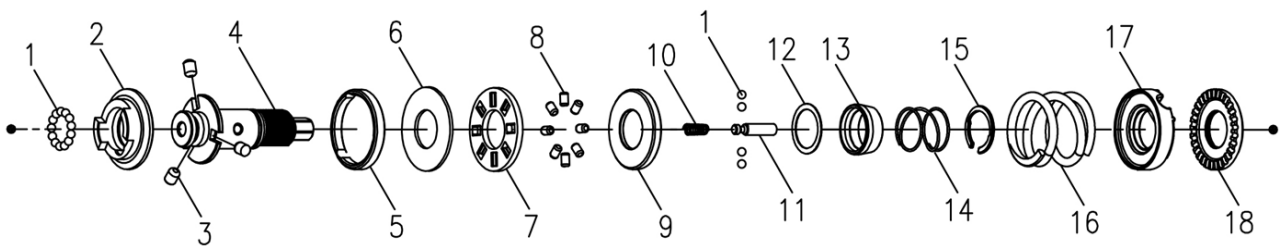

RRI-SA21904 SHUT-OFF SCREWDRIVER

Angle Housing Units & Clutch Housing

Index No.	Part No.	Description	Q'ty
	220-BD20RQ-7001-1000	Angle H. Units (Index No.1-19)	1
1	B20S-415	Spring Washer	1
2	B20S-418	Spring	1
3	B20S-417	Quick Change Holder	1
4	BS30R-160-706	Lock Nut	1
27D	000-3012I	Inv. Ret. Ring (ISTW-12)	1
5	00-2352	Ball Bearing (6801ZZ)	1
6	B20S-428B	Anvil Collar B	1
7	00-3835	Steel Ball (Ø2.5)	2
8	B20S-428A	Anvil Collar A (1/8")	1
9	B30RQ-730B	Bevel Gear Assy. (1/4" Hex)	1
10	00-2418	Needle Bearing (BK0609)	1
11	00-4603	Grease Fitting (1/8")	1
12	BS30R-160-701	Angle Housing	1

Index No.	Part No.	Description	Q'ty
13	00-3826	Steel Ball (Ø3)	2
14C	CS20R-708B	Collar	1
15	BD20R-702	Lock Nut	1
16	BS30RW-160-704B	Main Bevel Gear	1
17	00-2372	Ball Bearing (698Z)	3
18	BS20R-300-487B	Washer	1
19	CS30R-709	Lock Nut	1
20	B20S-207	Adjusting Cover	1
21	BS20R-300-201#L1	Clutch Housing	1
22	00-4151	O-Ring (Ø25.63xØ1.6)	1
23	00-2415	Needle Bearing (HK1210)	1
24	00-1516	Washer (Ø12xØ26x1t)	2
25	00-2805	Roller Bearing (NTB1226)	1
26	B20R-405	Anvil	1

Clutch Units

Index No.	Part No.	Description	Q'ty
	220-BD15S-4016-1000	Clutch Units	1
1	00-3835	Steel Ball (Ø2.5)	17
2	B20S-425	Clutch Ring	1
3	B20S-426	Ejector Pin	3
4	BD15S-416	Transmission Shaft	1
5	B20S-424	Ejector Ring	1
6	00-1516	Washer (Ø12xØ26x1t)	1
7	B20S-410	Washer	1
8	00-3471	Pin (Ø2.5x4L)	8
9	B20S-433	Spring Seat	1

Index No.	Part No.	Description	Q'ty
20	00-1304	Screw (M5x6L)	1
21	00-3448	Pin (Ø2.5x8L)	1
22	I40S-508	Bushing	1
23	305C-021	Valve Stem	1
24	C30S-515	Spring	1
25	00-41223	O-Ring (Ø31xØ1)	1
26	B30SL-603	Exhaust Deflector	1
27	BD30SL-504	Trigger	1
28	00-3308	Spring Pin (Ø3x18L)	1
29	B30S-601A	Muffler	1
30	B30S-601B	Muffler	1
31	B30S-601C	Muffler	1
32	00-41224	O-Ring (Ø38xØ1.5)	1
33	B30S-608	Deflector Cap	1
	B30S-604A	Air Inlet (1/4"PF-19)	
34	B30S-604B	Air Inlet (1/4"PT-19)	1
	B30S-604C	Air Inlet (1/4"NPT-18)	
35	00-41111	O-Ring (Ø16xØ1.5)	1
36	C30S-503	Reverse Knob	1
37	00-0509	Screw (M3x16L)	1
38	B20S-102	Hanger	1