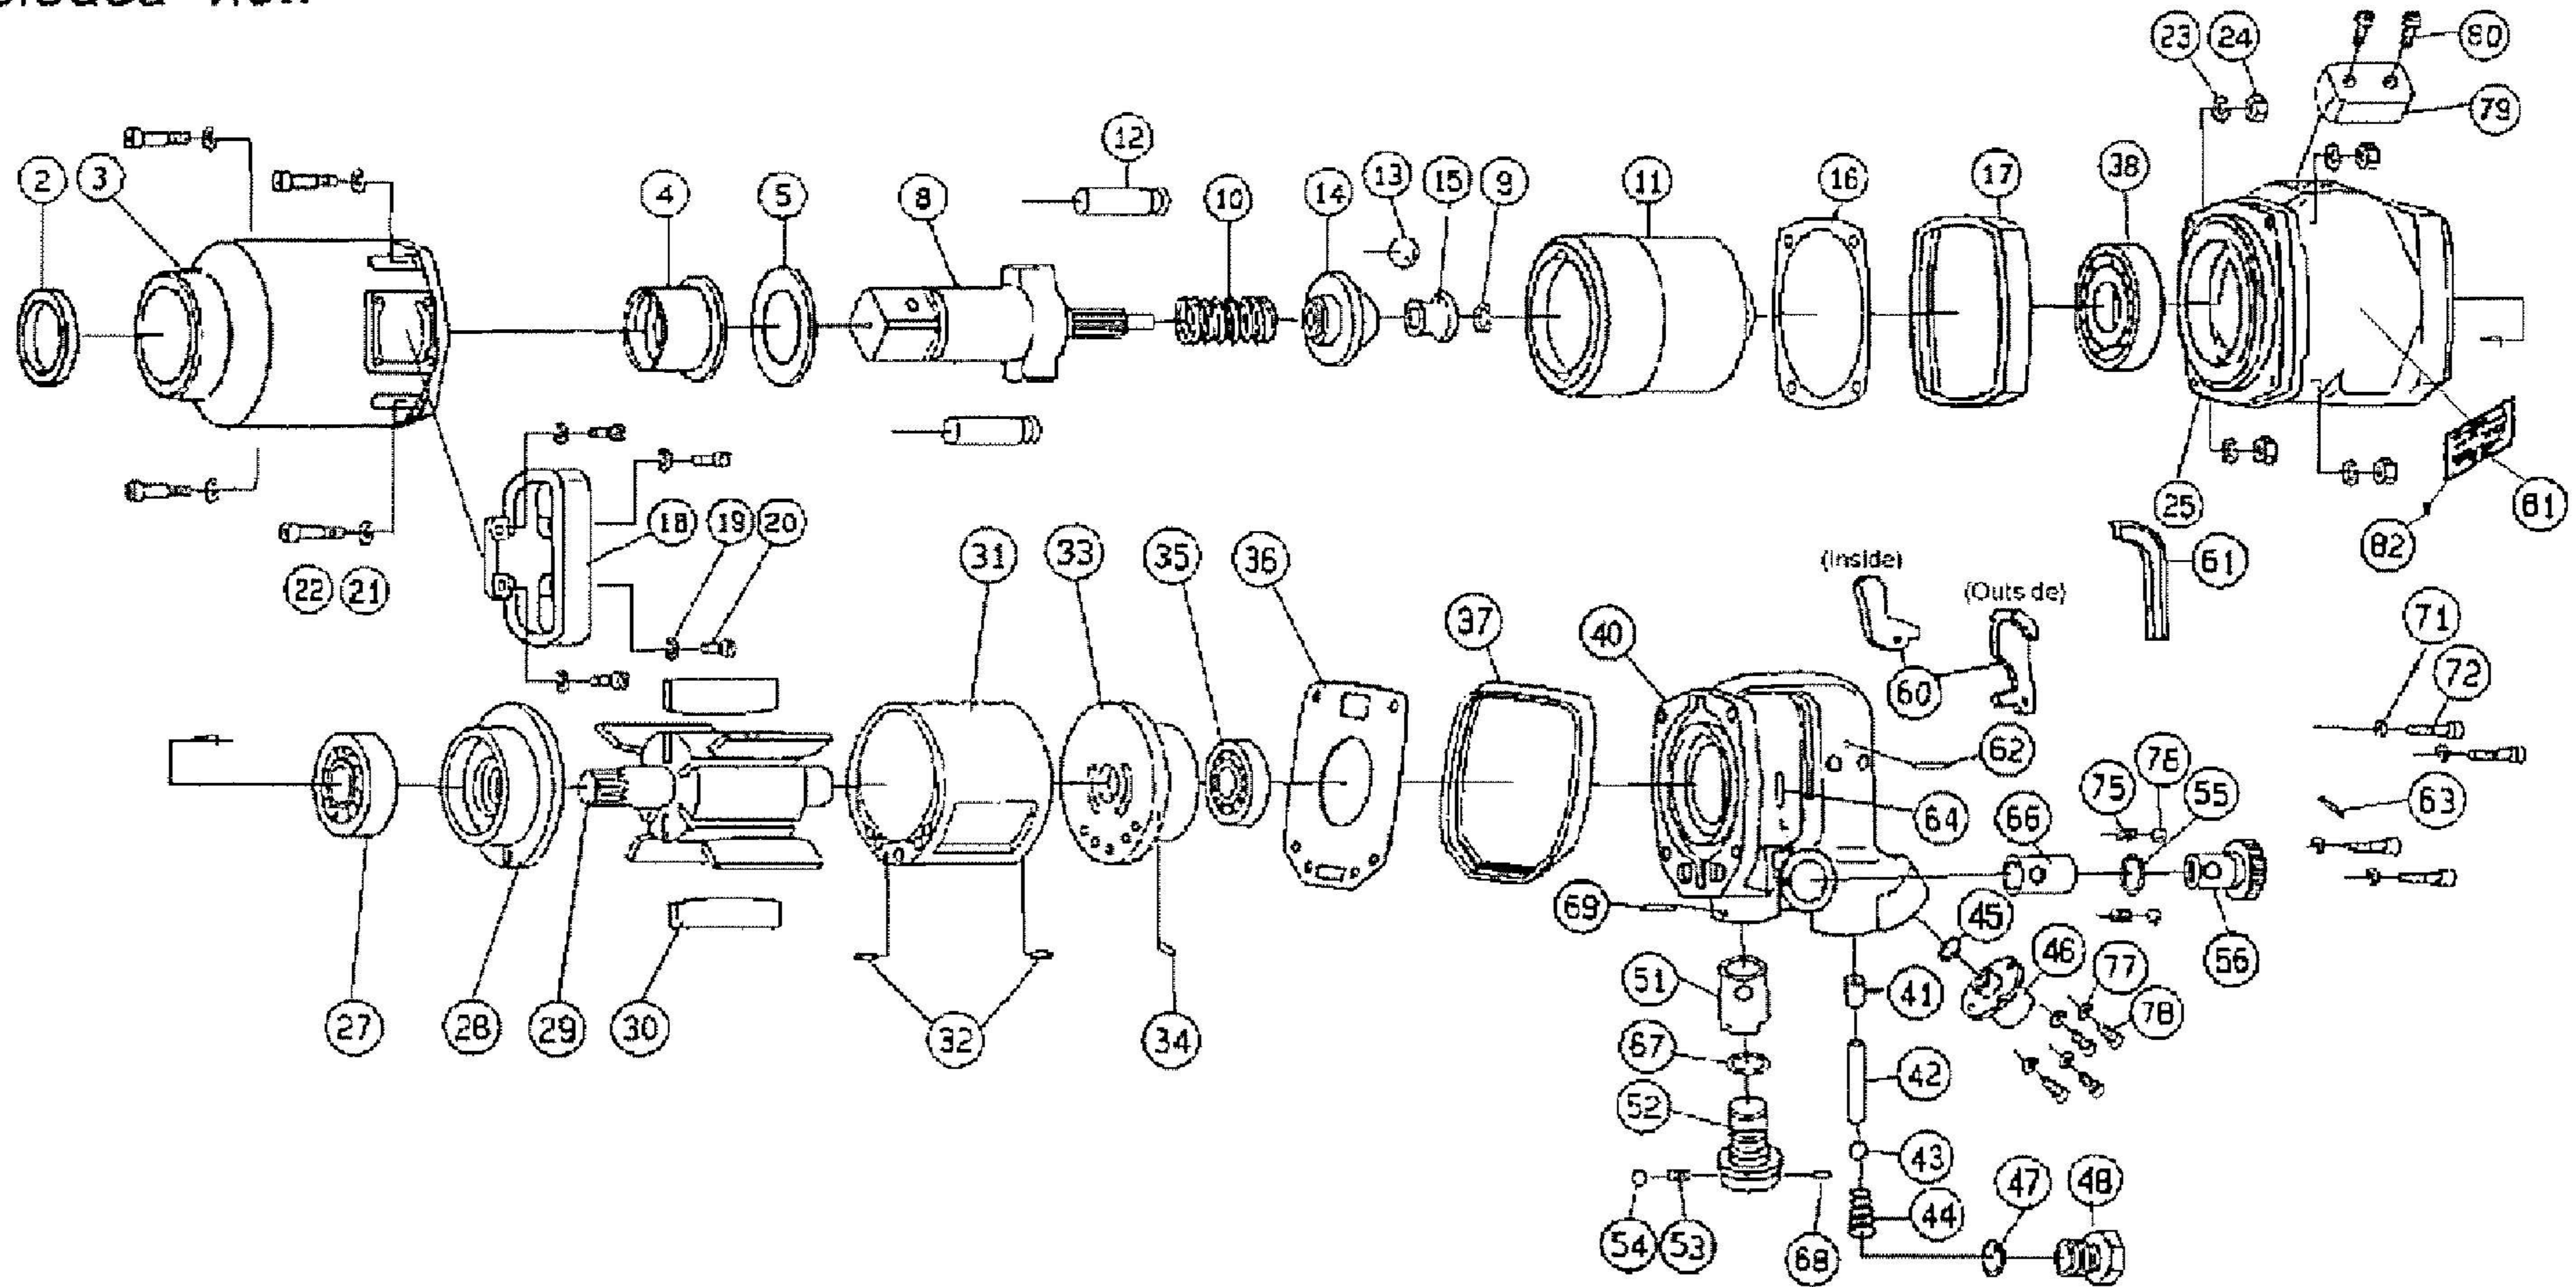

## 1-1/2" IMPACT WRENCH

# MODEL MI-5500

Exploded view

### PARTS LIST MI-5500

Index No.	Parts No.	Description	No. Req'd
2	D050656VB	Oil Seal VB-50656	1
3	D25519370	Clutch Housing	1
4	D25515420	Housing Bushing	1
5	D25515510	Spacer	1
8	D25515A20	Anvil Shank	1
9	D25515220	Retaining Ring	1
10	D25505230	Cam Release Spring	1
11	D25515C80	Cage	1
12	D25505C90	Hammer Pin	2
13	D016110SB	Steel Ball 11/16"	1
14	D25515080	Cam	1
15	D25515D80	Cam Ball Pilot	1
16	D20455350	Clutch Housing Packing	1
17	D20455D50	Protect (F)	1
18	D34308C10	Dead Handle	1
19	D006000SW	Spring Washer M6	4
20	D006180CB	Hex. Socket Button Head Screw M6X18	4
21	D008000SW	Spring Washer M8	4
22	D008450CB	Hex. Socket Button Head Screw M8X45	4
23	D008000SW	Spring Washer M8	4
24	D00800HNN	Hex.Nut M8	4
25	D25519210	Motor Case	1
27	D06206Z00	Bearing 6206Z	1
28	D25515040	Front End Plate	1
29	D25515490	Rotor	1
30	D20455500	Vane	6
31	D20455190	Liner	1
32	D040200SP	Spring Pin 4X20	2
33	D24005050	Rear End Plate	1
34	D040080SP	Spring Pin 4X8	1
35	D06205000	Bearing 6205	1
36	D20455351	Motor Housing Packing	1
37	D20455D51	Protect (R)	1
38	D06010000	Bearing 6010	1
40	D25519D40	Handle	1
41	D10325422	Throttle Valve Bushing	1
42	D10325280	Throttle Push Rod	1
43	D008050GB	Poly-urethane Rubber Ball 5/8"	1
44	D10325232	Throttle Valve Spring	1
45	D001600PR	O-Ring P-16	1
46	D10325424	Air Inlet	1
47	D002100PR	O-Ring P-21	1