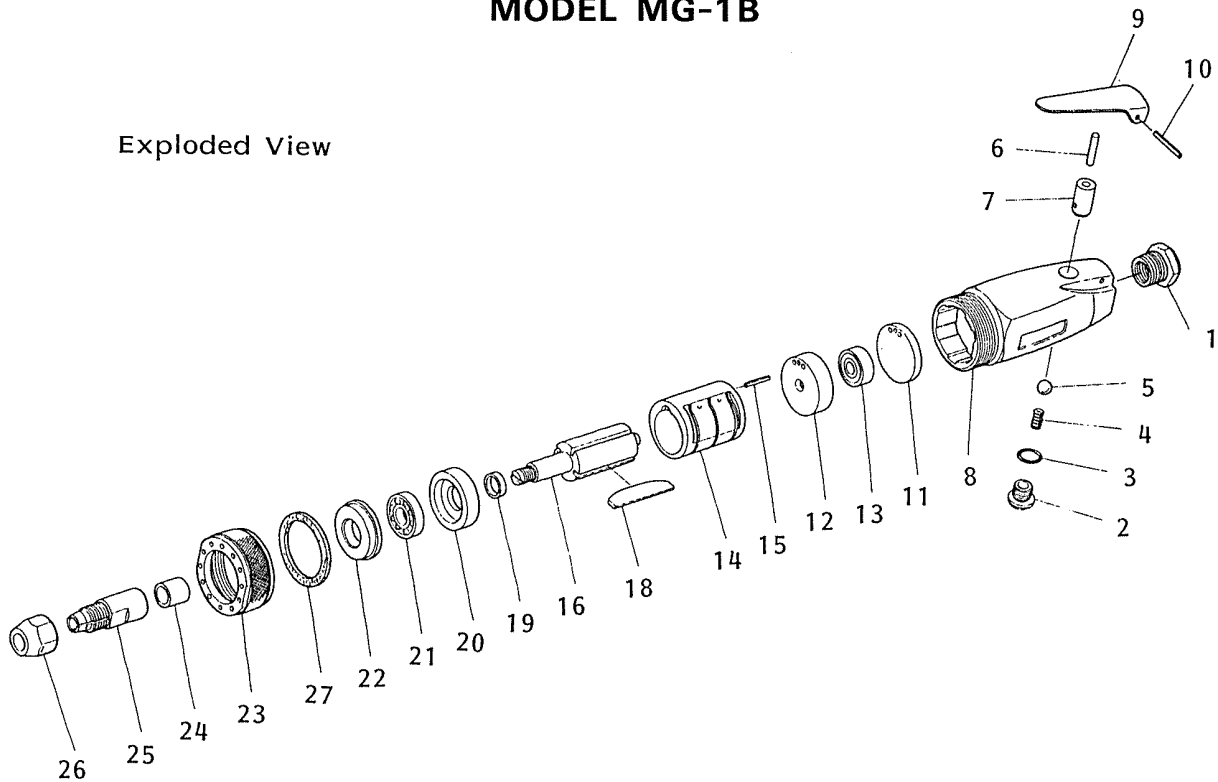

MODEL MG-1B

Exploded View

Parts List

Symbpl No.	Part No.	Q'ty Req.	Description	Symbpl No.	Part No.	YQ'ty Req.	Description
1	Y31110010	1	Air Inlet (NPT)	15	Y31110150	1	Spring Pin (25×15)
2	Y31110020	1	Plug	16	Y31110160	1	Rotor
3	Y31110030	1	O - Ring (P - 9)	18	Y31110180	4	Rotor Blade
4	Y31110040	1	Spring	19	Y31110190	1	Rotor Ring
5	Y31110050	1	Valve Ball (5/16)	20	Y31110200	1	Front Plate
6	Y31110060	1	Push Rod	21	Y31110210	1	Bearing (EE3)
7	Y31110070	1	Handle Throttle Bush	22	Y31110220	1	Set Plate
8	Y31110080	1	Motor Housing	23	Y31110230	1	Motor Cap
9	Y31110090	1	Throttle Lever	24	Y31110240	1	Bearing Collar
10	Y50201030	1	Spring Pin (3×22)	25	Y31110256 Y31110254	1 (1)	Collet (3mm) Collet (1/4")
11	Y31110110	1	Rear Plate Seat	26	Y31110260	1	Collet Nut
12	Y31110120	1	Rear Plate	27	Y31110270	1	Muffler Felt
13	Y50110160	1	Bearing (626ZZ)	Accessory			
14	Y31110140	1	Liner				
-	134005012		Spanner H12 mm				
-	134005017		Spanner H17 mm				