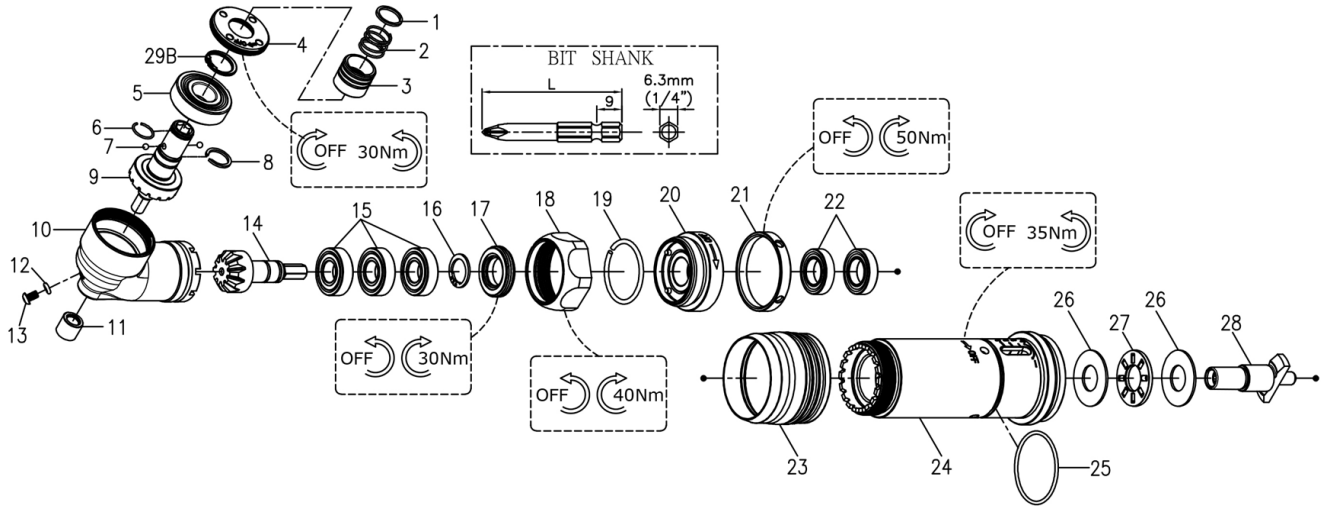

RRI-SA40317 SHUT-OFF SCREWDRIVER

Angle Housing Units & Clutch Housing

Index No.	Part No.	Description	Q'ty
	220-BD40RQ-7001-1000	Angle Housing Units Index No.1-19	1
1	B20S-415	Spring Washer	1
2	B20S-418	Spring	1
3	B20S-417	Quick Change Holder	1
4	D54WR108B-2B	Lock Nut	1
29B	000-3012I	Inv. Ret. Ring (ISTW-12)	1
5	000-2346	Ball Bearing (6001-2RSH)	1
6	B20S-428B	Anvil Collar B	1
7	00-3835	Steel Ball (Ø2.5)	2
8	B20S-428A	Anvil Collar A	1
9	BD40RQ-730B	Bevel Gear Assy. (1/4" Hex)	1
10	D42WRB-4#BZ	Angle Housing	1
11	00-2418A	Needle Bearing (BK0609)	1
12	000-4123	O-Ring (Ø2xØ1.5)	1
13	000-1331	Screw (M3x5L)	1

Index No.	Part No.	Description	Q'ty
14	33249-WRBA-13	Main Bevel Gear	1
15	000-2319	Ball Bearing (6900ZZ)	3
16	000-3010I	Inv. Ret. Ring (ISTW-10)	1
17	D54WR108B-1B	Lock Nut	1
18	D54WR108B#BZ	Lock Nut	1
19	D44WR108B	Collar	1
20	BS50R-738@	Guiding Spacer Assy.	1
21	BS50R-737	Nut	1
22	00-2352	Ball Bearing (6801ZZ)	2
23	B40S-207	Adjusting Cover	1
24	BS40R-201#L1	Clutch Housing	1
25	00-4174	O-Ring (Ø31xØ1.5)	1
26	00-1516	Washer (Ø12xØ26x1t)	2
27	00-2805	Roller Bearing (NTB1226)	1
28	B30R-405	Anvil	1

Clutch Units

Index No.	Part No.	Description	Q'ty
	220-BD50S-4016-1000	Clutch Units Index No.1~15	1
1	BD40S-425	Clutch Ring	1
2	00-3815	Steel Ball (5/32")	19
3	BD40S-433	Spring Seat	1
4	00-3835	Steel Ball (Ø2.5)	4
5	B30S-416	Transmission Shaft	1
6	000-3012I	Snap Ring (ISTW-12)	1
7	00-3516	Snap Ring (STW-11)	1
8	B30-524	Spring	1

Index No.	Part No.	Description	Q'ty
9	B30S-527	Piston	1
10	B30S-449	Control Ring	1
11	B30S-427	Spring	1
12	BS50S-429	Spring (Ø4.5)	1
13	BD50S-431	Adjusting Lock Ring	1
14	BD40S-430	Adjusting Nut	1
15	00-3507	Snap Ring (S12)	1
16	B30S-421	Connecting Shaft	1