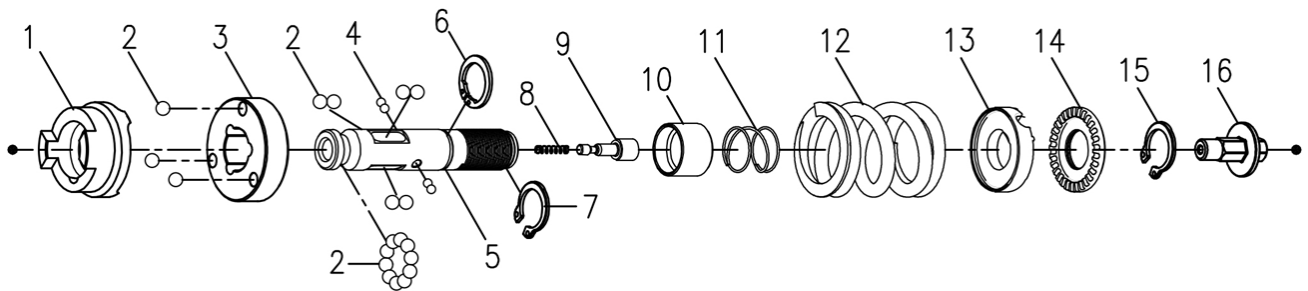

RRI-SA40317 SHUT-OFF SCREWDRIVER

Angle Housing Units & Clutch Housing

Index No.	Part No.	Description	Q'ty
	220-BD40RQ-7001-1000	Angle Housing Units Index No.1-19	1
1	B20S-415	Spring Washer	1
2	B20S-418	Spring	1
3	B20S-417	Quick Change Holder	1
4	D54WR108B-2B	Lock Nut	1
29B	000-3012I	Inv. Ret. Ring (ISTW-12)	1
5	000-2346	Ball Bearing (6001-2RSH)	1
6	B20S-428B	Anvil Collar B	1
7	00-3835	Steel Ball (Ø2.5)	2
8	B20S-428A	Anvil Collar A	1
9	BD40RQ-730B	Bevel Gear Assy. (1/4" Hex)	1
10	D42WRB-4#BZ	Angle Housing	1
11	00-2418A	Needle Bearing (BK0609)	1
12	000-4123	O-Ring (Ø2xØ1.5)	1
13	000-1331	Screw (M3x5L)	1

Clutch Units

Index No.	Part No.	Description	Q'ty
	220-BD50S-4016-1000	Clutch Units Index No.1~15	1
1	BD40S-425	Clutch Ring	1
2	00-3815	Steel Ball (5/32")	19
3	BD40S-433	Spring Seat	1
4	00-3835	Steel Ball (Ø2.5)	4
5	B30S-416	Transmission Shaft	1
6	000-3012I	Snap Ring (ISTW-12)	1
7	00-3516	Snap Ring (STW-11)	1
8	B30-524	Spring	1

Index No.	Part No.	Description	Q'ty
19	I40S-508	Bushing	1
20	305C-021	Valve Stem	1
21	C30S-515	Spring	1
22	00-3448	Pin (Ø2.5x8L)	1
23	CD40S-601C	Muffler	1
24	BS40SL-603	Exhaust Deflector	1
25	BS30R-160-504	Trigger	1
26	00-3308	Spring Pin (Ø3x18L)	1
27	CD40S-601D	Muffler	2
28	CD40S-601B	Muffler	1
29	BS40S-601C	Muffler	1
30	BS40S-607	Gasket	1
31	BS40S-608	Deflector Cap	1
32	00-41111	O-Ring (Ø16xØ1.5)	1
33	B30S-604A	Air Inlet (1/4"PF-19)	1
	B30S-604B	Air Inlet (1/4"PT-19)	
	B30S-604C	Air Inlet (1/4"NPT-18)	
34	B40S-503	Reverse Knob	1
35	00-0509	Screw (M3x16L)	1
36	B20S-102	Hanger	1