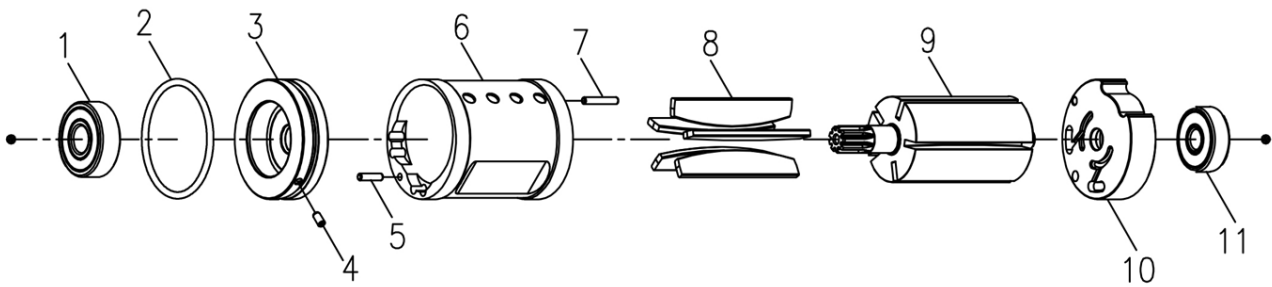

Motor Units

Index No.	Part No.	Description	Q'ty
	220-BD60S-3003-1000	Motor Units	1
1	00-2332	Ball Bearing (608ZZ)	1
2	00-41241	O-Ring (Ø32xØ1.5)	1
3	BS40S-301	Front Plate	1
4	00-3328	Spring Pin (Ø2x4L)	1
5	00-3430	Pin (Ø2x8L)	1

Index No.	Part No.	Description	Q'ty
6	BS40S-302	Cylinder	1
7	00-3447	Pin (Ø2x12L)	1
8	BD40S-304D	Rotor Blade	5
9	BS60S-303	Rotor	1
10	BS40S-305	Rear End Plate	1
11	00-2323	Ball Bearing (626ZZ)	1