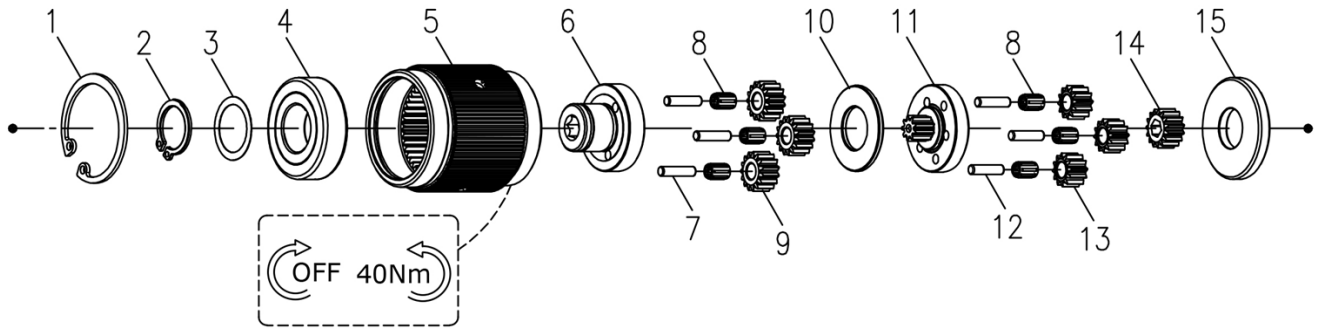

RRI-SA40317 SHUT-OFF SCREWDRIVER

Gear Box Units

Index No.	Part No.	Description	Q'ty
	220-BS60S-4040-1000	Gear Box Units	1
1	00-3104	Snap Ring (R32)	1
2	00-3504	Snap Ring (S15)	1
3	BD40S-441	Washer	1
4	00-2391	Ball Bearing (6002LU)	1
5	BS40S-440	Internal Gear	1
6	BS40S-442	Front Gear Cage	1
7	00-3444	Pin (Ø3x12.8L)	3

Index No.	Part No.	Description	Q'ty
8	00-2422	Needle Bearing (K3x5x7-TV)	6
9	BS40S-443A	Plant Gear	3
10	BS40S-444	Washer	1
11	BS40S-452	Rear Gear Cage Assy.	1
12	00-3408	Pin (Ø3x12L)	3
13	BS60S-443A	Plant Gear	3
14	BS60S-447	Rotor Gear	1
15	BS40S-448	Rear Cover	1