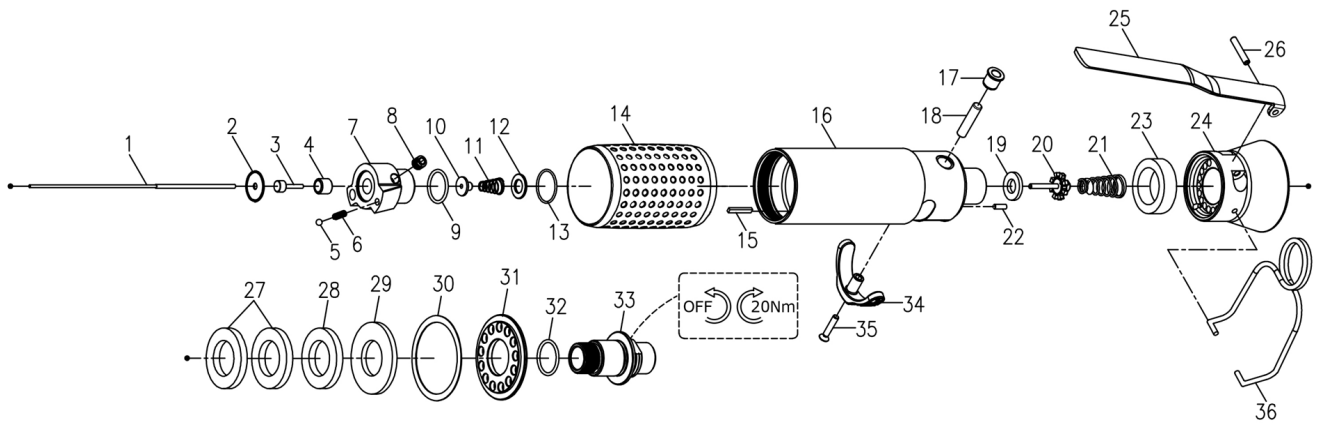

Index No.	Part No.	Description	Q'ty
9	B30S-527	Piston	1
10	B30S-449	Control Ring	1
11	B30S-427	Spring	1
12	BS50S-429	Spring (Ø4.5)	1
13	BD50S-431	Adjusting Lock Ring	1
14	BD40S-430	Adjusting Nut	1
15	00-3507	Snap Ring (S12)	1
16	B30S-421	Connecting Shaft	1

Index No.	Part No.	Description	Q'ty
8	00-2422	Needle Bearing (K3x5x7-TV)	6
9	BS40S-443A	Plant Gear	3
10	BS40S-444	Washer	1
11	BS40S-452	Rear Gear Cage Assy.	1
12	00-3408	Pin (Ø3x12L)	3
13	BS60S-443A	Plant Gear	3
14	BS60S-447	Rotor Gear	1
15	BS40S-448	Rear Cover	1

Motor Units

Index No.	Part No.	Description	Q'ty
	220-BD60S-3003-1000	Motor Units	1
1	00-2332	Ball Bearing (608ZZ)	1
2	00-41241	O-Ring (Ø32xØ1.5)	1
3	BS40S-301	Front Plate	1
4	00-3328	Spring Pin (Ø2x4L)	1
5	00-3430	Pin (Ø2x8L)	1

Index No.	Part No.	Description	Q'ty
6	BS40S-302	Cylinder	1
7	00-3447	Pin (Ø2x12L)	1
8	BD40S-304D	Rotor Blade	5
9	BS60S-303	Rotor	1
10	BS40S-305	Rear End Plate	1
11	00-2323	Ball Bearing (626ZZ)	1

RRI-SA40317 SHUT-OFF SCREWDRIVER