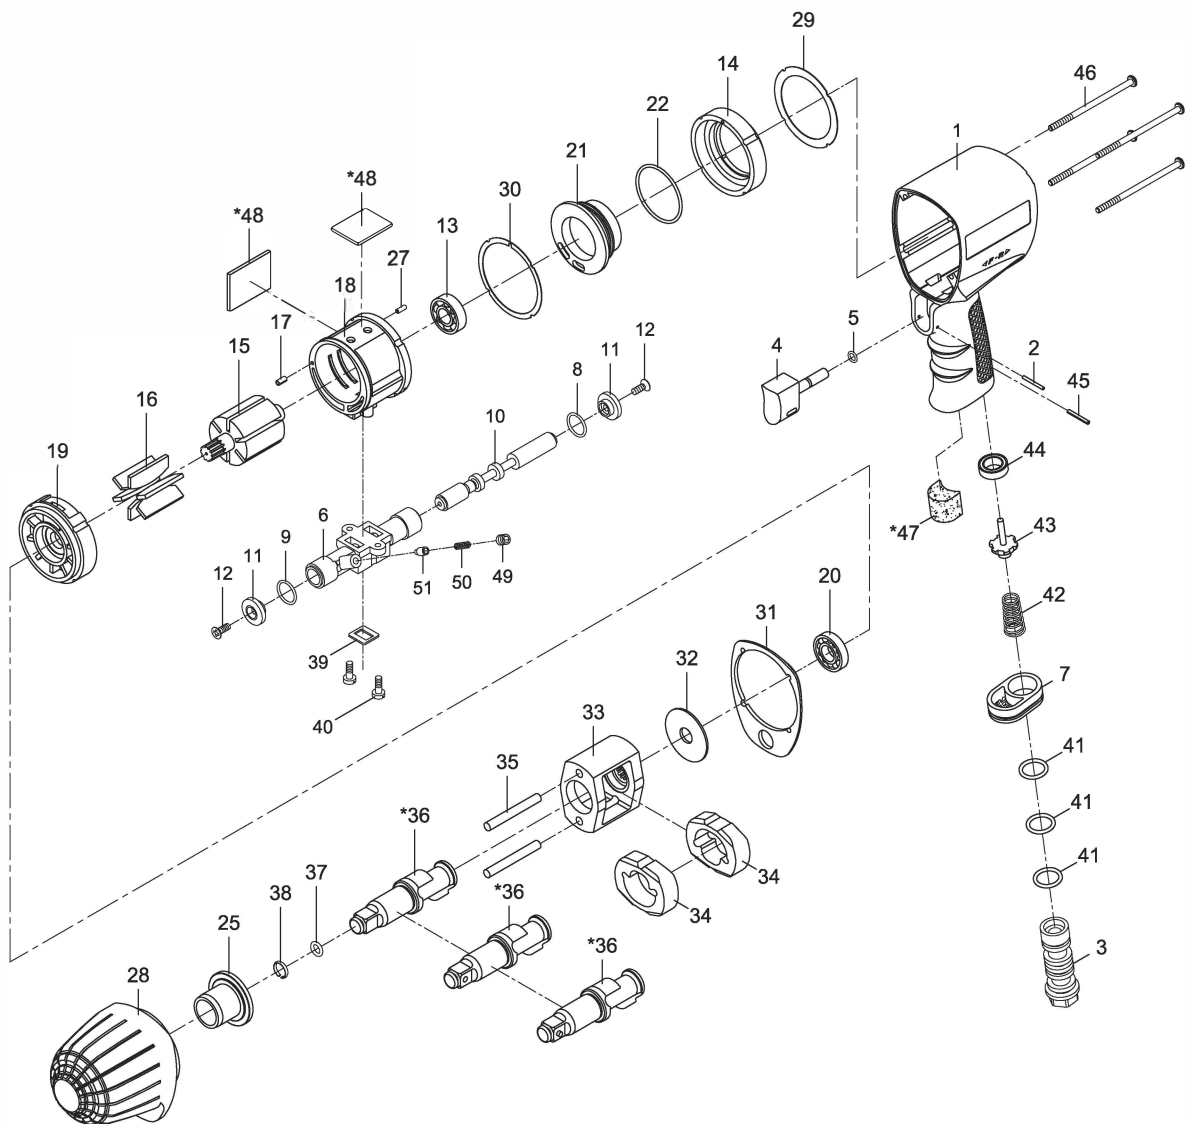

RR-18N T 1/2" IMPACT WRENCH

Index No.	Parts No.	Description	Index No.	Parts No.	Description
1	43-4039A01	Motor Housing	29	43-403334	Gasket
2	62054	Spring Pin (2x20)	30	43-403336	Gasket
3	43-401203	Air Inlet	31	43-403935-14	Gasket (GREEN COLOR)
4	43-403204	Trigger	32	43-403327	Washer
5	OR00400100	O-Ring (4x1)	33	43-403308	Hammer Cage
6	43-403306	Reverse Valve	34	43-403111	Hammer (2)
7	41-401207	Exhaust Diffuser	35	43-403117	Hammer Pin (2)
8	OR01105105	O-Ring (11.5x1.5)		43-403102-11	Anvil (R-Type 1/2")
9	OR01104103	O-Ring (11.4x1.25)	*36	43-403102-12	Anvil (RH-Type 1/2")
10	43-403310	Reverse Stem		43-403102-13	Anvil (M-Type 1/2")
11	41-401229	Button (2)	37	40305	O-Ring (6.5x2)
12	61035	Screw (2) (M3x8)	38	40303	Retaining Ring
13	040313	Ball Bearing (6001)	39	41-401237	Gasket
14	43-403349	Fixed Ring	40	41-401250	Screw (2)
15	43-403315	Rotor	41	OR01505206	O-Ring (3) (15.54x2.62)
16	43-403316	Rotor Blade (6)	42	43-403147	Valve Spring
17	70117-13	Spring Pin (2.5x5)	43	43-403148	Valve Stem
18	43-4033A18	Cylinder	44	43-403145	Rubber Spacer
19	43-403319	Front End Plate	45	70102	Spring Pin (2.5x20)
20	072021	Ball Bearing (EE4)	46	43-403330	Screw (4) (M4x90)
21	43-4033A21	Cover	*47	75-725153	Muffer Material
22	OR03805200	O-Ring (38.5x2)	*48	43-403351	Muffer Material (2)
25	43-403325	Anvil Bushing	49	41-401243	Set Screw (M4x6)
27	70117	Spring Pin (2x5)	50	43-403341	Spring
28	43-403928	Hammer Case	51	43-403342	Pin

* Optional Parts

43-4039A-0001