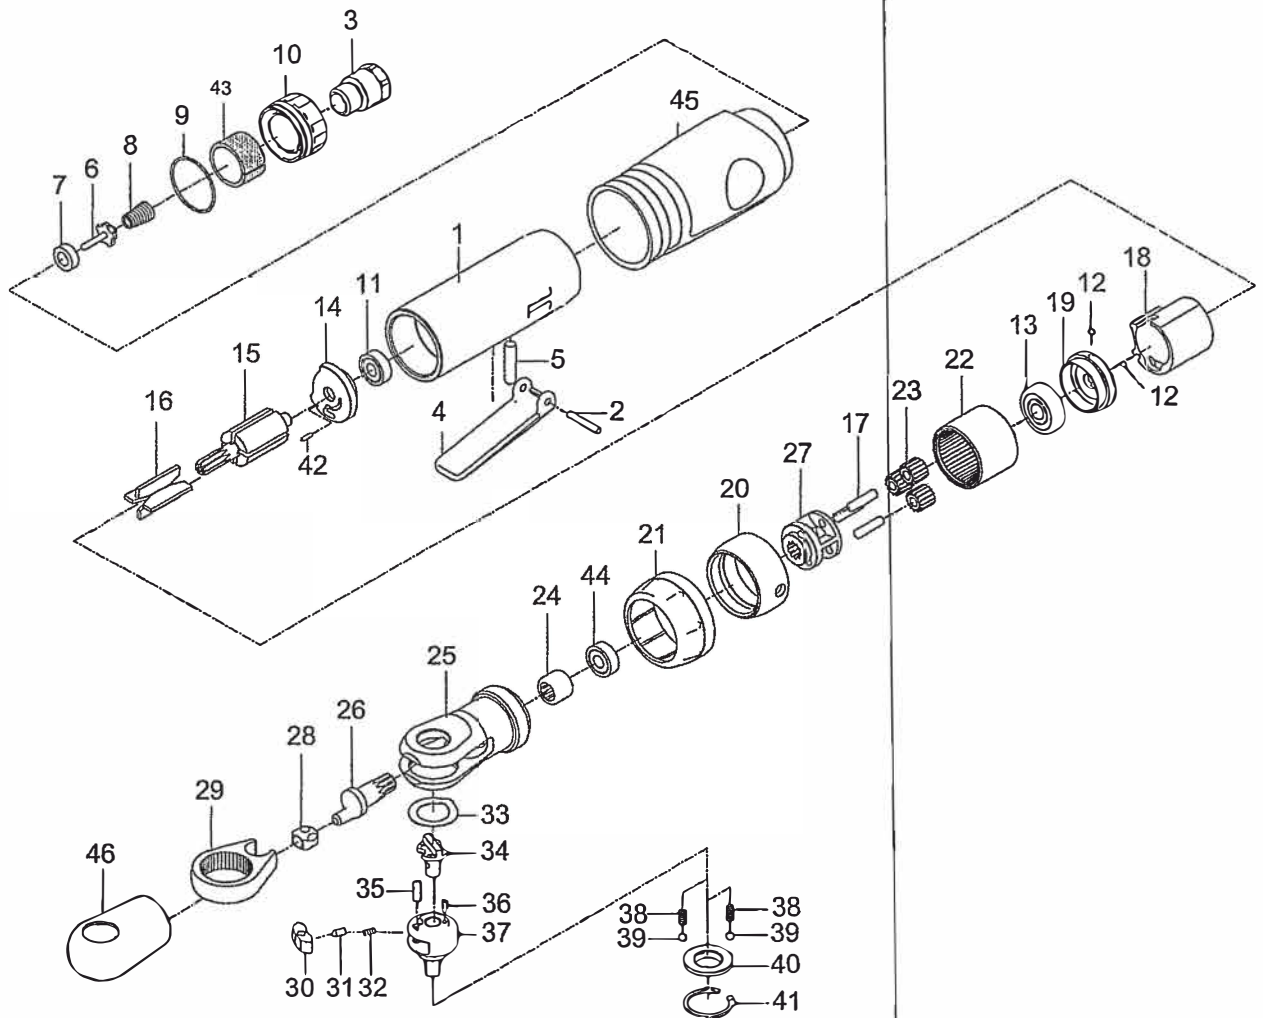

RRW-2202 1/4" RATCHET WRENCH

Index No.	Parts No.	Description	Index No.	Parts No.	Description
1	32-301201	Housing	24	0HK0910	Needle Bearing (HK0910)
2	9250-1052-00-00	Spring Pin (3*20L)	25	32-301228	Ratchet Housing
3	32-301203	Connection	26	32-301230	Crank Shaft
4	32-301204	Throttle lever	27	32-301226	Idler Gear Plate
5	32-301205	Valve Pin	28	32-301231	Drive Bushing
6	32-301210	Valve	29	32-301232	Yoke
7	32-301207	Valve Seat	30	32-301237	Ratchet Pawl
8	32-301208	Spring	31	32-301235	Spring Cap
9	OR02500100	O-Ring (25*1)	32	32-301239	Spring
10	32-301211	Deflector	33	32-301242	Washer
11	052213	Ball Bearing (696ZZ)	34	32-301233	Reverse Button
12	52245	Steel Ball(2) (3/32")	35	PN03030808	Pin (3.3*8.8)
13	0627ZZ	Ball Bearing (627ZZ)	36	70117	Spring Pin (2*5L)
14	52214	Rear End Plate	37	32-301238	Ratchet Anvil 1/4"
15	32-301215	Rotor	38	32-301234	Spring(2)
16	32-301216	Vane(4)	39	40145	Steel Ball(2) (1/8")
17	610225	Idler Gear Pin (3) (4*15.8L)	40	32-301241	Thrust Washer
18	32-301218	Cylinder	41	IRTW22	Retainer Ring (IRTW-22)
19	32-301219	Front End Plate	42	30117	Spring Pin (1.5*5L)
20	32-301224	Nut	43	32-301244	Damping Material
21	32-301209	Cap	44	0689ZZ	Ball Bearing (689ZZ)
22	32-301222	Thread Ring Gear	45	32-301252	Rubber Grip
23	32-301223	Idler Gear (3)	46	32-301243	Rubber Hat