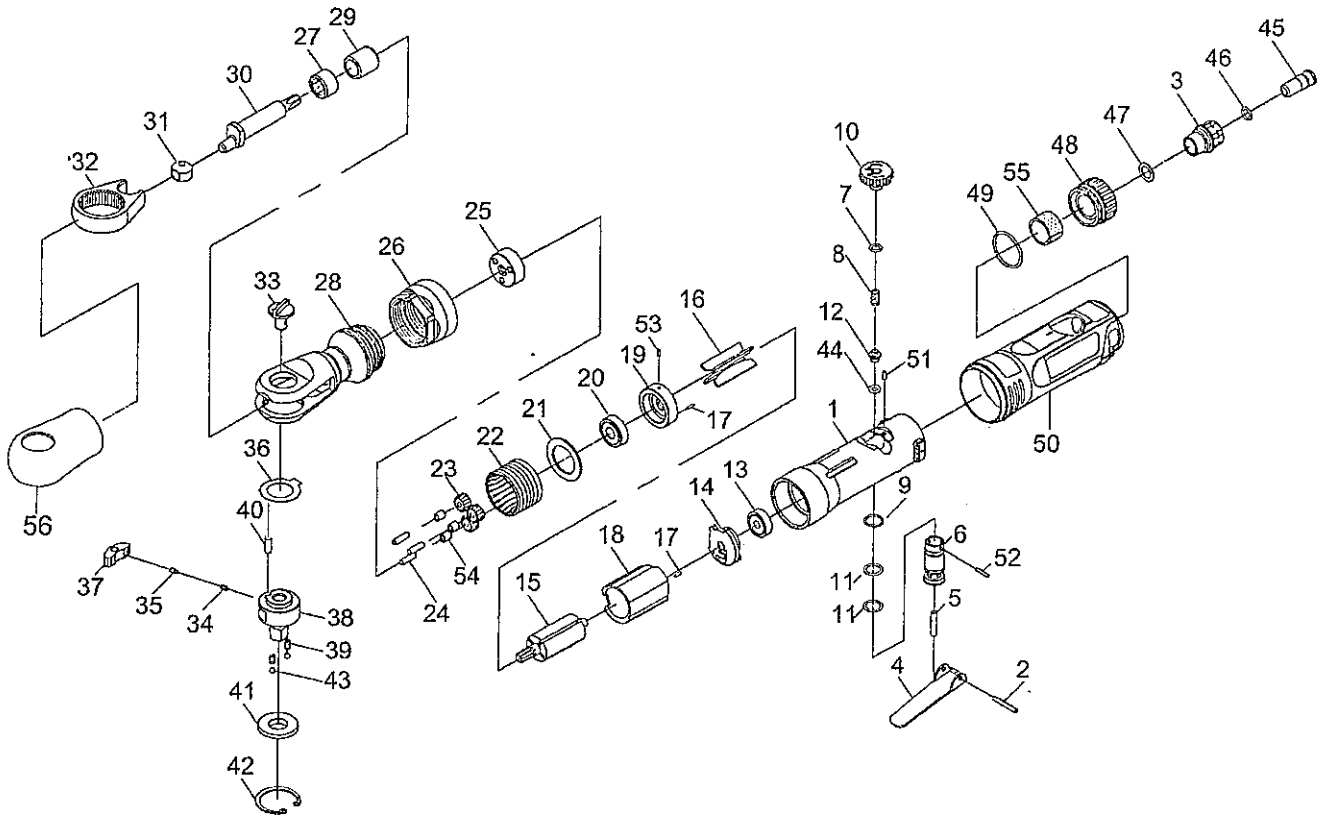

RRW-2403

3/8" AIR RATCHET WRENCH

Index No.	Parts No.	Description	Index No.	Parts No.	Description
1	33-301301	Housing	29	30129	Bushing
2	50102-12	Spring Pin (Ø3×20L)	30	33-301330	Crank Shaft
3	522203-21	Air Inlet	31	33-301331	Drive Bushing
4	33-301304	Throttle lever	32	33-301332	Yoke
5	33-301305	Throttle Valve	33	33-301333	Reverse Button
6	33-301306	Bushing	34	33-301334	Spring
7	72804	O-Ring (6.5×1.5)	35	33-301335	Lock Pin
8	33-301308	Spring	36	30136	Washer
9	OR01104103	O-Ring (11.4×1.25)	37	30137	Ratchet Pawl
10	33-301310	Knob	38	30138	Ratchet Anvil 3/8"
11	OR01007105	O-Ring(2) (10.7×1.5)	39	30139	Spring (2)
12	33-301307	Throttle Valve	40	30140	Pin (Ø4.5×12.7L)
13	052213	Ball Bearing (696ZZ)	41	33-301336	Thrust Washer
14	301114	Rear End Plate	42	30142	Retainer Ring (RTW-31.5)
15	30115	Rotor	43	30143	Steel Ball (2) (5/32")
16	30116	Rotor Blade(4)	44	30107	O-Ring (3.8×1.9)
17	30117	Pin(2) (Ø1.5×6L)	45	33-301341	Fixed Shaft
18	50118	Cylinder	46	OR00705105	O-Ring (7.5×1.5)
19	33-301319	Front End Plate	47	522243	Washer
20	030120	Ball Bearing (608ZZ)	48	33-301311	Deflector
21	30121	Washer	49	OR02607108	O-Ring (26.7×1.78)
22	30122	Thread Ring Gear	50	33-301352	Grip
23	33-3013L23	Idler Gear (3)	51	72017	Spring Pin (2.5×6L)
24	30124	Idler Gear Pin (3) (Ø4×13.8L)	52	SP02001200	Spring Pin (2×12L)
25	30125	Idler Gear Plate	53	70117	Spring Pin (2×5L)
26	301126	Clamp Nut	54	80225	Bushing (3)
27	030129	Needle Bearing	55	33-301343	Damping Material
28	33-301328	Ratchet Housing	56	30152	Rubber Hat