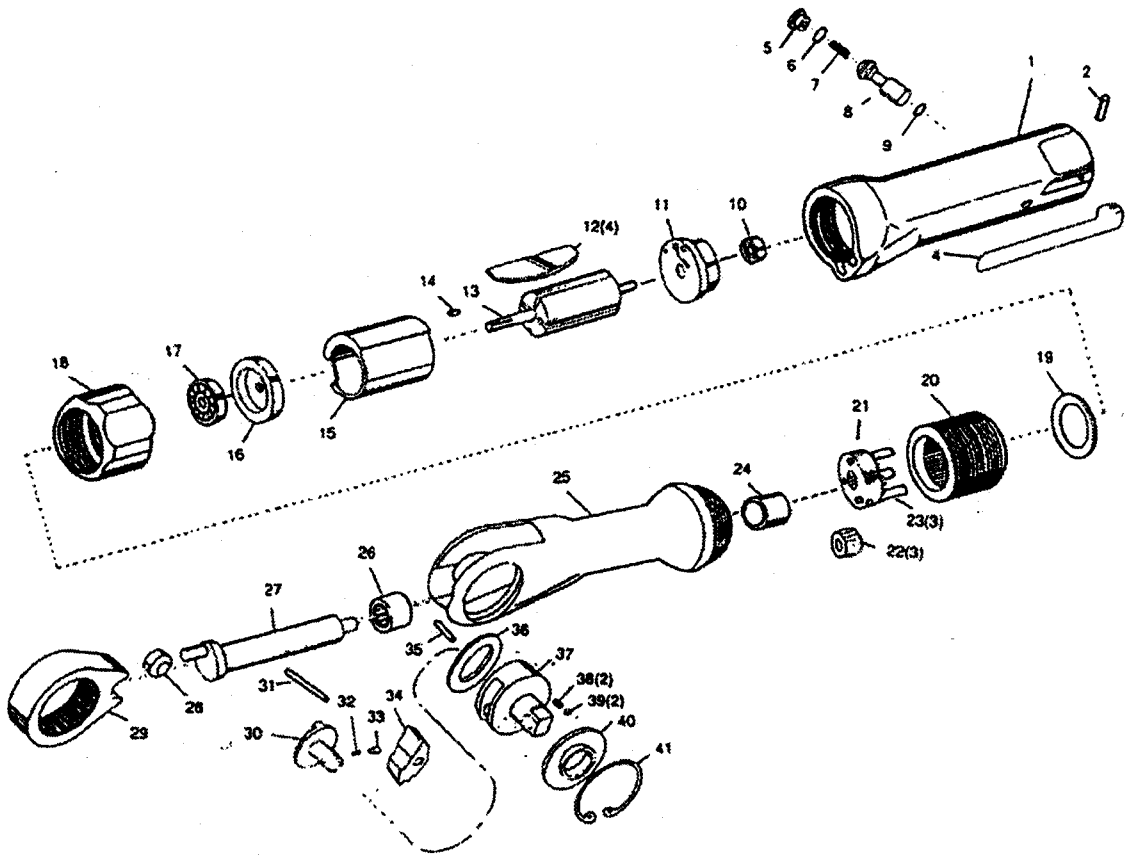

Exploded view
Ratchet wrench MR-2410B

Partslist

Ratchet wrench MR-2410B

9942-201-00

Indexnumber	Partnumber	Q'ty	Description
1	2410-001-00	1	Motor Housing
2	9250-1054-00-00	1	Spring Pin (3x24)
2	9250-1054-00-00	1	Spring Pin (3x24)
4	2410-004-00	1	Throttle Lever
5	2410-005-00	1	Valve Screw
6	9010-1006-00-00	1	O-ring P-8
7	2410-007-00	1	Spring
8	2410-008-00	1	Valve Stem
9	9010-1003-00-00	1	O-ring P-5
10	2410-010-00	1	Ball Bearing 626ZZ
11	2410-011-00	1	Rear Plate
12	2410-012-00	4	Rotor Blade
13	2410-013-00	1	Rotor
14	2410-014-00	1	Spring Pin (1.6x6)
15	2410-015-00	1	Cylinder
16	2410-016-00	1	Front Plate
17	9100-5015-00-00	1	Ball Bearing 608ZZ
18	2410-018-00	1	Clamp Nut
19	2410-019-00	1	Washer
20	2410-020-00	1	Internal Gear
21	2410-021-00	1	Planet Gear Cage
22	2410-022-00	3	Planet Gear
23	2410-023-00	3	Pin (4x15,8)
24	2410-024-00	1	Bushing
25	2410-025-00	1	Ratchet Housing
26	2410-026-00	1	Needle Bearing (THL-1212)
27	2410-027-00	1	Crank Shaft
28	2410-028-00	1	Drive Bushing
29	2410-029-00	1	Ratchet Yoke
30	2410-030-00	1	Reverse Button MR-2410B
	2310-030-00	1	Reverse Button MR-2310B
31	2410-031-00	1	Pin (4.5x12.8)
32	2410-032-00	1	Spring
33	2410-033-00	1	Lock Pin
34	2410-034-00	1	Ratchet Pawl
35	2410-035-00	1	Spring Pin (3x5)
36	2410-036-00	1	Wear Washer
37	2410-037-00	1	Ratchet Anvil 1/2" MR-2410B
	2310-037-00	1	Ratchet Anvil 3/8" MR-2310B
38	2410-038-00	2	Spring
39	9150-1005-00-00	2	Steel Ball (4mm)
40	2410-040-00	1	Thrust Washer 1/2" MR-2410B
	2310-040-00	1	Thrust Washer 3/8" MR-2310B
41	2410-041-00	1	Retaining Ring
42	2410-042-00	1	Air Inlet Bushing