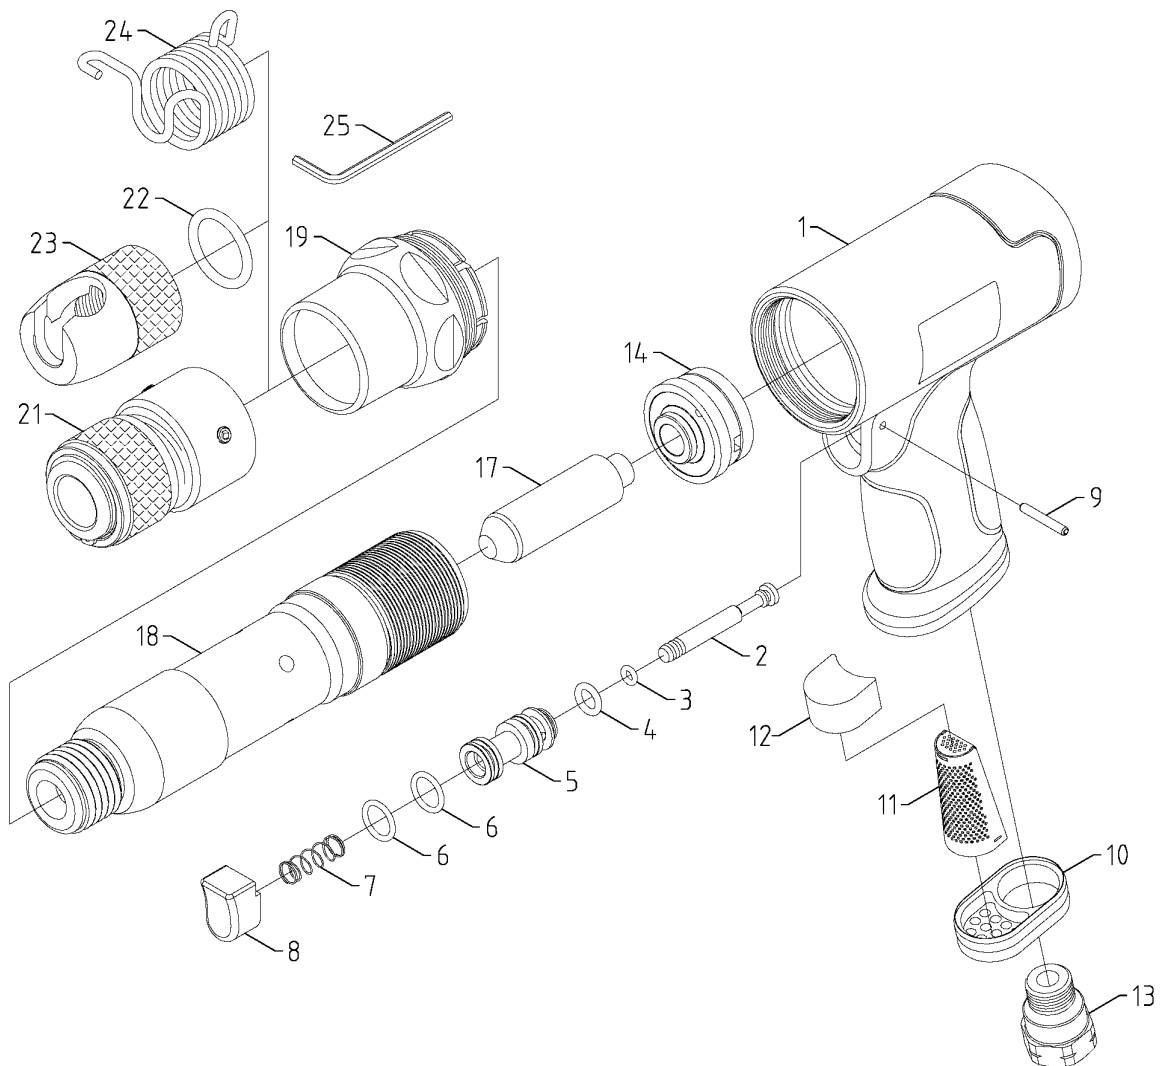

RRH-4312K HAMMER

Edition 03

| Index No | Part No. | Description | Q'ty |
|----------|--------------|------------------------------|------|
| 1 | P118-684N01A | HOUSING | 1 |
| 2 | P127-518504 | VALVE STEM | 1 |
| 3 | P110-02423 | O-RING P4 (D 3,8 x W 1,9) | 1 |
| 4 | P110-11002 | O-RING (D 7,8 x W 2,4) | 1 |
| 5 | P128-518505 | VALVE BUSHING | 1 |
| 6 | P110-5185051 | O-RING AS906 (D 11,89xW1,98) | 2 |
| 7 | P108-71101 | VALVE SPRING | 1 |
| 8 | P111-711007 | BUTTON | 1 |
| 9 | P129-27008 | SPRING PIN (Ø3 x 22 L) | 1 |
| 10 | 305-021 | EXHAUST DEFLECTOR | 1 |
| 11 | 305F-042 | MUFFLER | 1 |
| 12 | 305V-027 | MUFFLER | 1 |
| 13 | P125-684N13 | INLET BUSHING (1/4") | 1 |

| Index No | Part No. | Description | Q'ty |
|----------|---------------|-----------------------------|------|
| 14 | P130-319014AS | VALVE KIT | 1 |
| 17 | P120-325002 | PISTON | 1 |
| 18 | P121-325001LH | CYLINDER (LH) | 1 |
| 19 | P142-519514 | FRONT CAP | 1 |
| 21 | TJI-202A | QUICK CHANGE RETAINER | 1 |
| 22 | JP110-28813 | O-RING P24 (D 23,7 x W 3,5) | 1 |
| 23 | TJI-202C | QUICK CHANGE RETAINER | 1 |
| 24 | TJI-207 | RETAINER SRING QC TYPE | 1 |
| 25 | P158-20209 | HEX WRENCH (3 MM) | 1 |
| | | | |
| | | | |
| | | | |