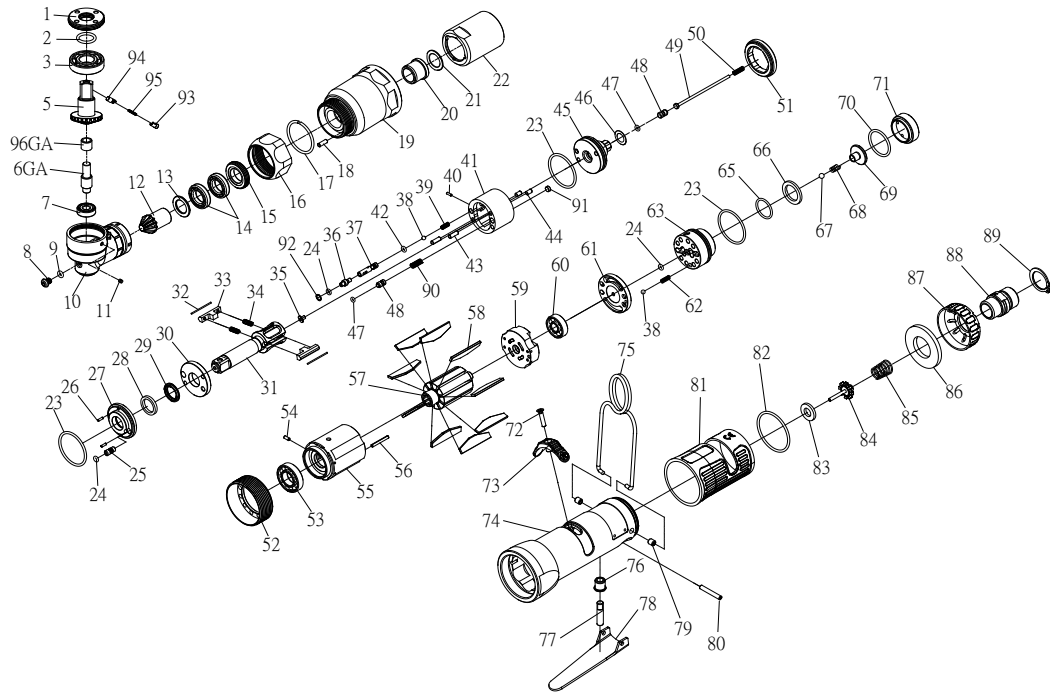

RRI-80RHT IMPULSE WRENCH

Edition:07A

Index No.	Part No.	Description	Q'ty	Index No.	Part No.	Description	Q'ty
1	I70RH-706	Lock Nut	1	53	00-2348	Ball Bearing	1
2	00-41192	O-Ring	1	54	00-3324	Spring Pin	1
3	00-2353	Ball Bearing	1	55	I80S-302	Cylinder	1
5	I80RH-705	Shaft Gear	1	56	00-3326	Spring Pin	1
6GA	I70RH-707-B	Shaft	1	57	I80S-303	Rotor	1
7	00-2357	Ball Bearing	1	58	I80S-304	Rotor Blade	9
8	I90-410	Greasing Screw	1	59	I80S-305	Rear Plate	1
9	00-4153	O-Ring	1	60	00-2332	Ball Bearing	1
10	I70RH-701	Angle Housing	1	61	I80S-310	Air Inlet Plate	1
11	00-0605	Set Screw	1	62	305F-034	Spring	1
12	I70RH-704	Main Shaft Gear	1	63	IS80S-502	F/R Valve	1
13	I70RH-712	Washer	1	65	00-4121	O-Ring	1
14	00-2376	Ball Bearing	2	66	IS40S-312	Valve Washer	1
15	I70RH-709	Lock Nut	1	67	00-3824	Steel Ball	1
16	I70RH-702	Lock Nut	1	68	IS40S-313	Spring	1
17	I70RH-708	Anvil Collar	1	69	IS40S-311	Valve	1
18	00-3448	Pin	1	70	00-41125	O-Ring	1
19	I70RH-201	Pulse Unit Housing	1	71	I40S-309	Seat	1
20	I40S-202	Bushing	1	72	00-0507	Screw	1
21	I40S-424	Washer	1	73	I40S-503	Regulator Knob	1
22	I70-401	Pulse Cylinder Seat	1	74	I80S-101B	Motor Housing	1
23	00-41160	O-Ring	3	75	I40S-102	Hanger	1
24	00-41113	O-Ring	3	76	I80S-509	Bushing	1
25	I70-410	Greasing Screw	1	77	IS80S-510	Pin	1
26	00-3318	Spring Pin	2	78	I40S-504	Trigger	1
27	I70-403	Front Cover	1	79	I40S-108	Bushing	2
28	I70-409	Back Up Ring	1	80	00-3306	Spring Pin	1
29	00-2602	X-Ring	1	81	I80S-103	Housing Rubber	1
30	I70-408	Front Plate	1	82	00-41127	O-Ring	1
31	I70RH-405	Anvil	1	83	I40S-508	Bushing	1
32	I70-452	Roller	2	84	305C-021	Valve Stem	1
33	I70-406-B	Drive Blade	2	85	I40S-507	Spring	1
34	I70-407	Spring	2	86	I40S-601	Muffler	1
35	IS40-450	Block Valve	1	87	I40S-603	Exhaust Deflector	1
36	I80-411	Valve Screw	1		I40S-604A	Air Inlet 1/4"PF	
37	IS70-412-C	Valve	1	88	I40S-604B	Air Inlet 1/4"PT	1
38	00-3813	Steel Ball	2		I40S-604C	Air Inlet 1/4"NPT	
39	IS80RH-425	Spring	1	89	00-3509	Snap Ring	1
40	00-3436	Pin	1	90	I70S-453	Spring	1
41	I70-404-B	Pulse Cylinder	1	91	I40S-454	Block Cap	1
42	00-41130	O-Ring	1	92	I80-422	Back Up Ring	1
43	00-3435	Pin	2	93	I100-462	Upper Pin	1
44	00-3407	Pin	2	94	I100-463	Lower Pin	1
45	IS70-415-C	Rear Plate	1	95	I100-464	Spring	1
46	I40S-423	Washer	1	96GA	I70RH-713	Bushing	1
47	00-41173	O-Ring	2	※	IS80RHRK	Repair kit :Index No-23(2); 24(2); 28;29; 34(2);47(2)	
48	IS40S-421	Pressure Valve	2	※	IS80RHSK	Service kit :Index No-5; 12; 30; 32(2);33(2) 45;58(9); 68; 83; 84; 85	
49	IS80RH-314	Shut Off Stem	1	※			
50	IS150-317	Spring	1				
51	I70-402	Lock Nut	1	※	I40-451	Impulse Oil	
52	I70S-306	Lock Nut	1				