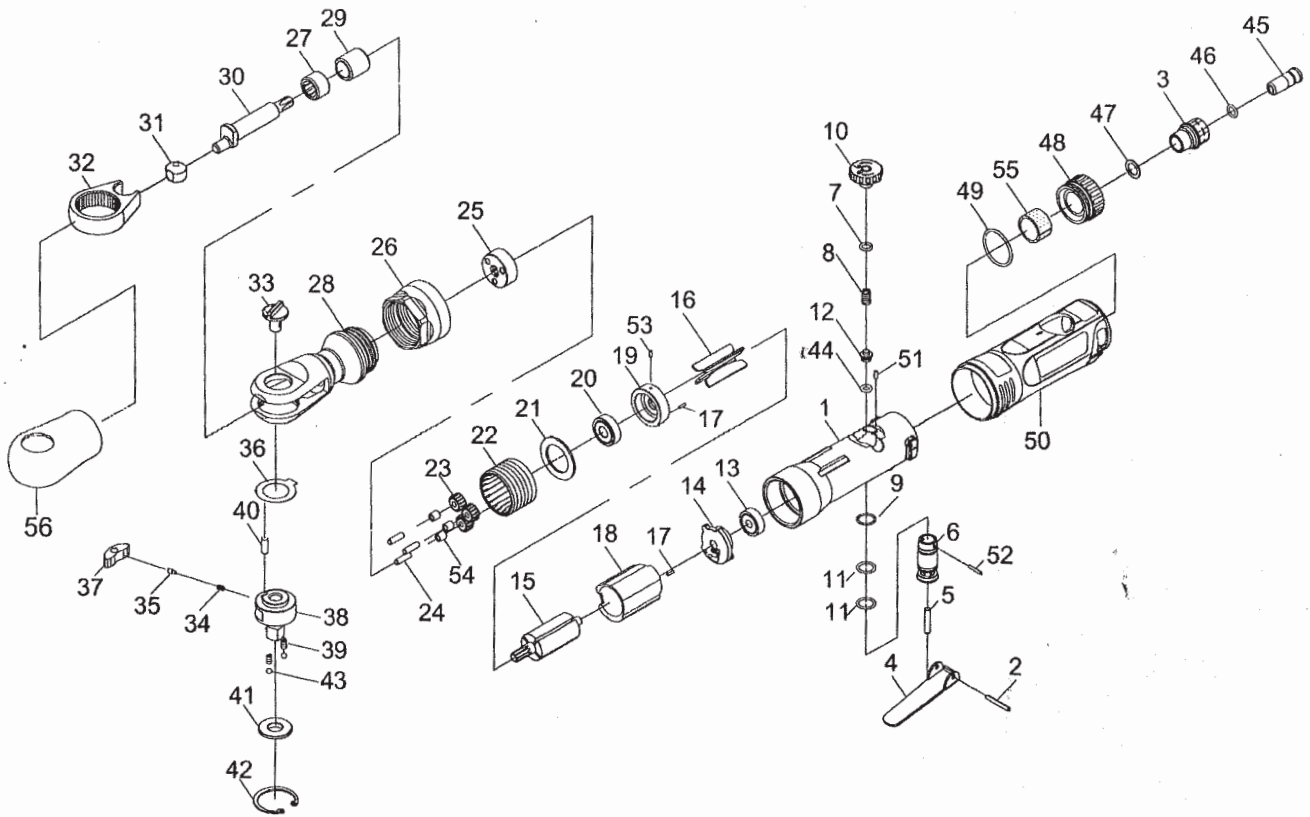

1/2" AIR RATCHET WRENCH

Index No.	Parts No.	Description	Index No.	Parts No.	Description
1	33-301301	Housing	29	30129	Bushing
2	50102-12	Spring Pin (Ø3×20L)	30	33-301330	Crank Shaft
3	522203-21	Air Inlet	31	33-301331	Drive Bushing
4	33-301304	Throttle lever	32	33-301332	Yoke
5	33-301305	Throttle Valve	33	33-301333	Reverse Button
6	33-301306	Bushing	34	33-301334	Spring
7	72804	O-Ring (6.5×1.5)	35	33-301335	Lock Pin
8	33-301308	Spring	36	30136	Washer
9	OR01104103	O-Ring (11.4×1.25)	37	30137	Ratchet Pawl
10	33-301310	Knob	38	31138	Ratchet Anvil 1/2"
11	OR01007105	O-Ring(2) (10.7×1.5)	39	30139	Spring (2)
12	33-301307	Throttle Valve	40	30140	Pin (Ø4.5×12.7L)
13	052213	Ball Bearing (696ZZ)	41	34-301341	Thrust Washer
14	301114	Rear End Plate	42	30142	Retainer Ring (RTW-31.5)
15	30115	Rotor	43	30143	Steel Ball (2) (5/32")
16	30116	Rotor Blade(4)	44	30107	O-Ring (3.8X1.9)
17	30117	Pin(2) (Ø1.5×6L)	45	33-301341	Fixed Shaft
18	50118	Cylinder	46	OR00705105	O-Ring (7.5×1.5)
19	33-301319	Front End Plate	47	522243	Washer
20	030120	Ball Bearing (608ZZ)	48	33-301311	Deflector
21	30121	Washer	49	OR02607108	O-Ring (26.7×1.78)
22	30122	Thread Ring Gear	50	33-301352	Grip
23	33-3013L23	Idler Gear (3)	51	72017	Spring Pin (2.5×6L)
24	30124	Idler Gear Pin (3) (Ø4×13.8L)	52	SP02001200	Spring Pin (2×12L)
25	30125	Idler Gear Plate	53	70117	Spring Pin (2×5L)
26	301126	Clamp Nut	54	80225	Bushing (3)
27	030129	Needle Bearing	55	33-301343	Damping Material
28	33-301328	Ratchet Housing	56	30152	Rubber Hat